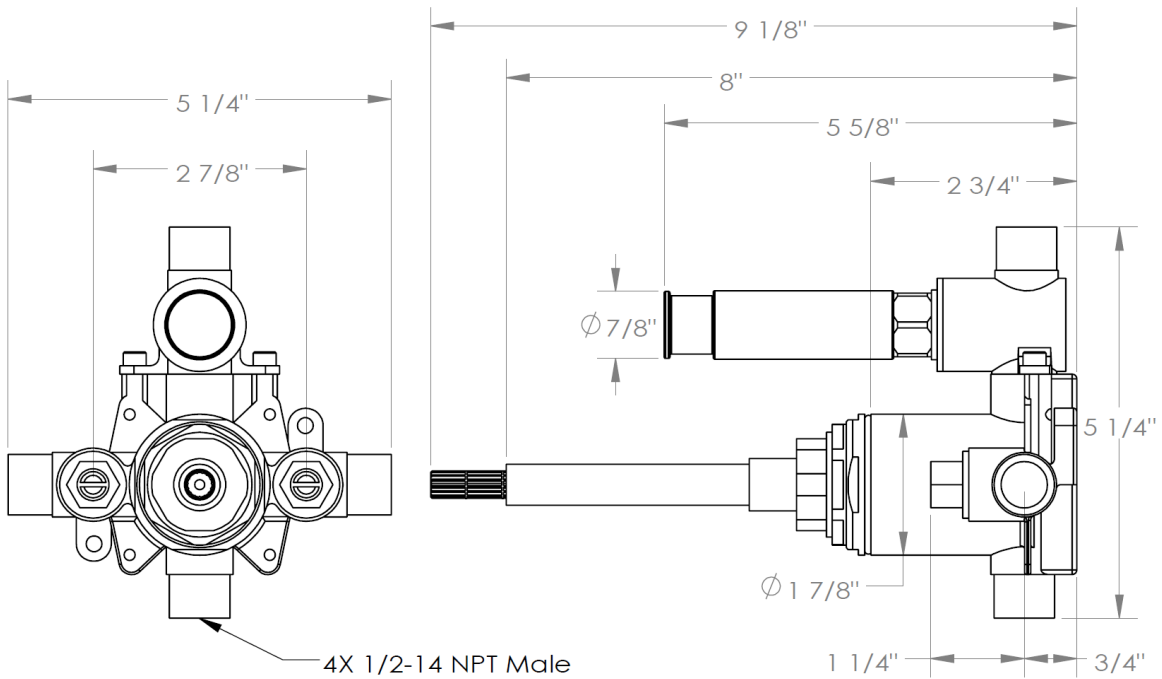

SS-PB85

Pressure Balance Shower Rough with Push/Pull Diverter with Integral Stops

WATERMARK DESIGNS 1/6/2015

350 Dewitt Ave Brooklyn NY 11207 USA T 718 257 2800 F 718 257 2144 info@watermark-designs.com