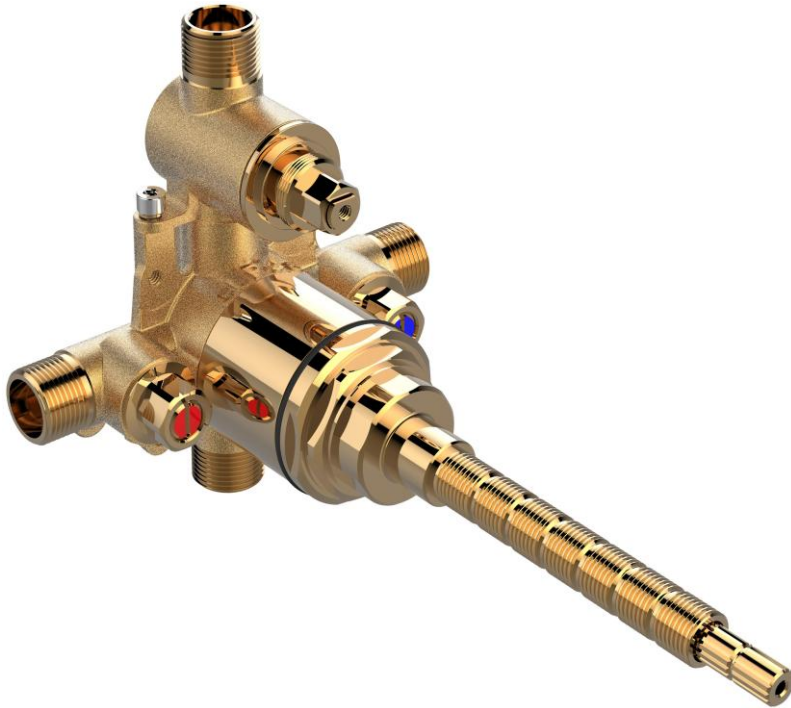

SS-PB85

Pressure Balance Shower Rough with Push/Pull Diverter with Integral Stops

WATERMARK DESIGNS 1/6/2015

350 Dewitt Ave Brooklyn NY 11207 USA T 718 257 2800 F 718 257 2144 info@watermark-designs.com