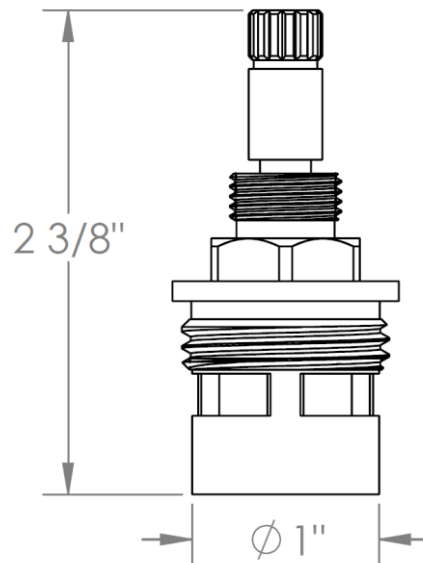

CRT508-C

3/4" Deck Mount Stem Cartridge – Cold
Standard For SS-508-C Valve
Half Turn Clockwise

Meets the applicable requirements of ASME A112.18.1-2005/CSA B125.1-05, entitled "Plumbing Supply Fittings"