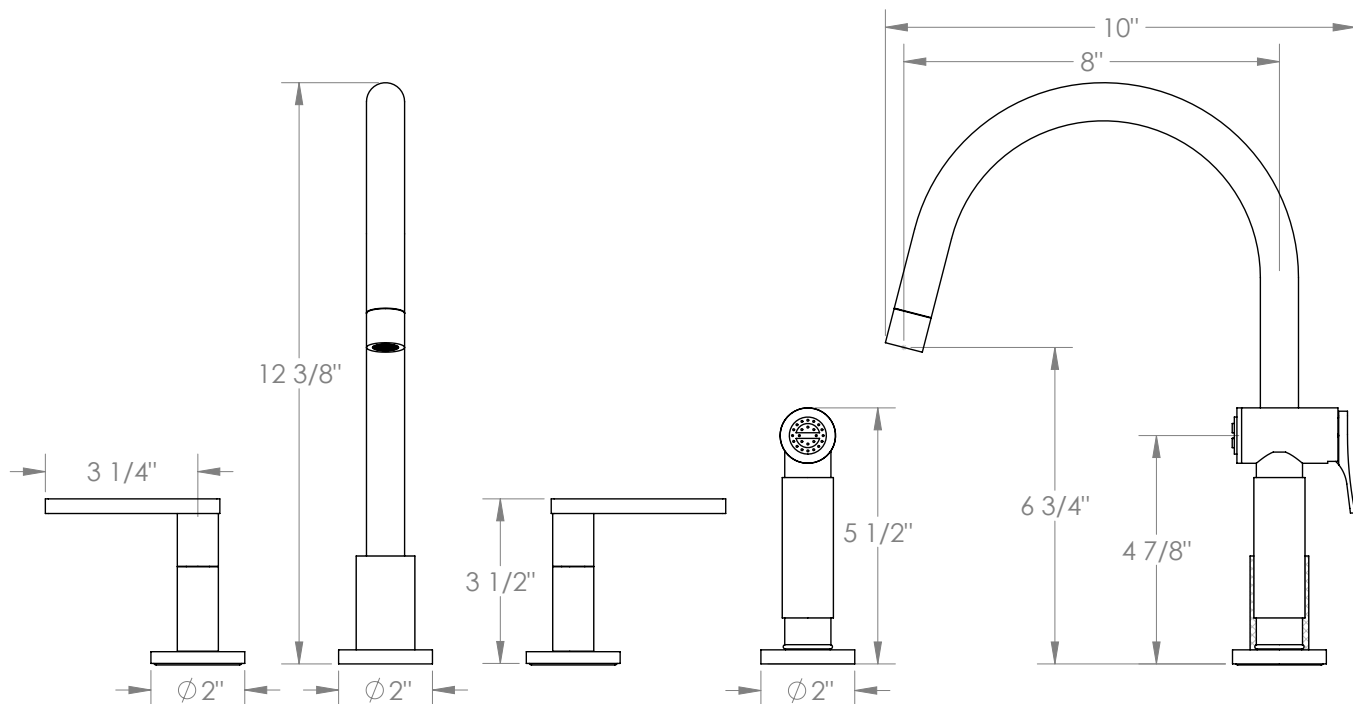

## Rainey 70-7.1G-RNS4

Deck Mounted, Two Handle, Gooseneck Faucet  
with Side Spray

- Side Spray Hose Length: 50" (Final Length May Vary)
- Fits Deck Up To 1-3/4" Thick
- Recommended Mounting Hole: 1-3/8"
- All Lead-Free Brass Construction
- Flow Rate: 1.75 GPM
- 1/4 Turn Ceramic Cartridge
- 360° Rotating Spout
- Professional Installation Required

Available in all finishes shown on the [Watermark Designs website](#)

Meets the applicable requirements of ASME A112.18.1-2005/CSA B125.1-05, entitled "Plumbing Supply Fittings".

Watermark Designs reserves the right to make revisions without notice to produce specifications. All product dimensions are nominal.