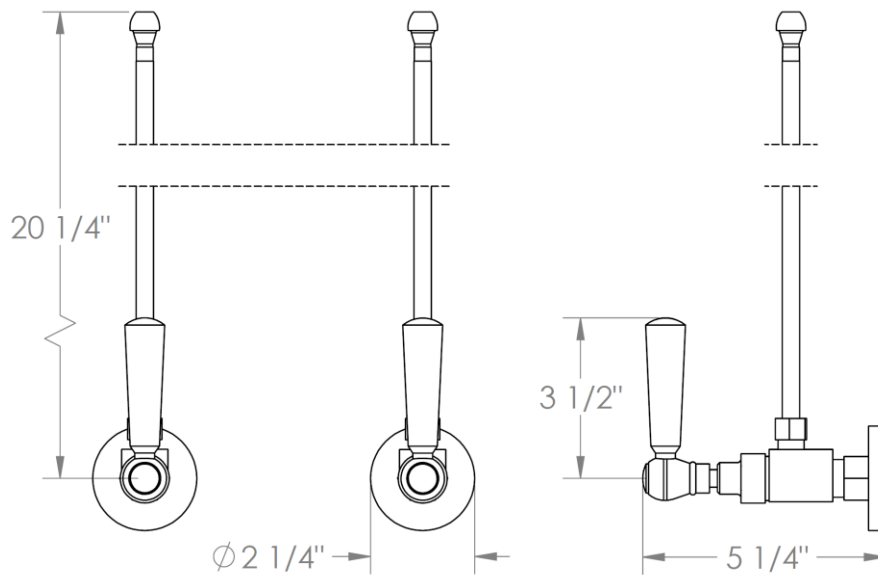

313-MAS1-
Lavatory Angle Stop Kit
1/2" Compression x 3/8" OD Compression

HANDLE TRIM OPTIONS

AX – LOS ANGELES

SW – SAN FRANCISCO

WW – BOSTON

Y2 – WILLIAMS