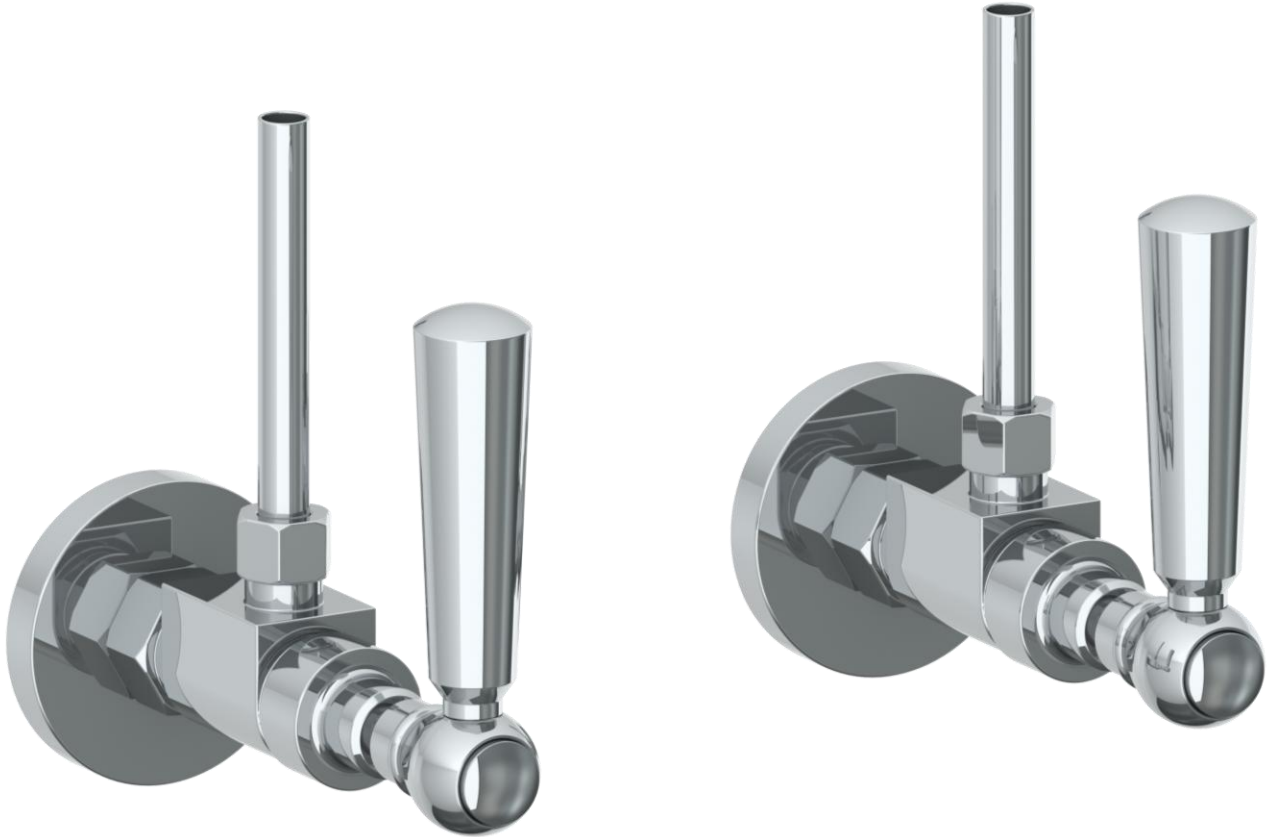

313-MAS1-
Lavatory Angle Stop Kit
1/2" Compression x 3/8" OD Compression

HANDLE TRIM OPTIONS

AX – LOS ANGELES

SW – SAN FRANCISCO

WW – BOSTON

Y2 – WILLIAMS