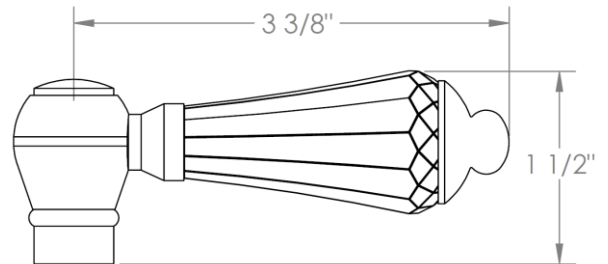

313-MAS1-
Lavatory Angle Stop Kit
1/2" Compression x 3/8" OD Compression

HANDLE TRIM OPTIONS

AX – LOS ANGELES

SW – SAN FRANCISCO

WW – BOSTON

Y2 – WILLIAMS