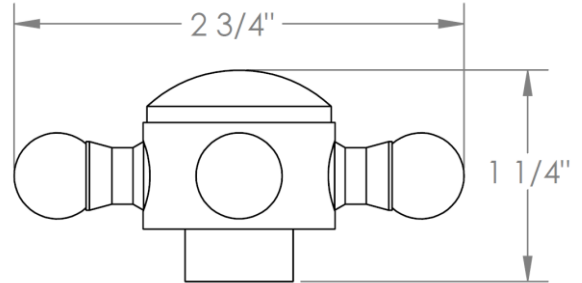

313-MAS1-
Lavatory Angle Stop Kit
1/2" Compression x 3/8" OD Compression

HANDLE TRIM OPTIONS

AX – LOS ANGELES

SW – SAN FRANCISCO

WW – BOSTON

Y2 – WILLIAMS