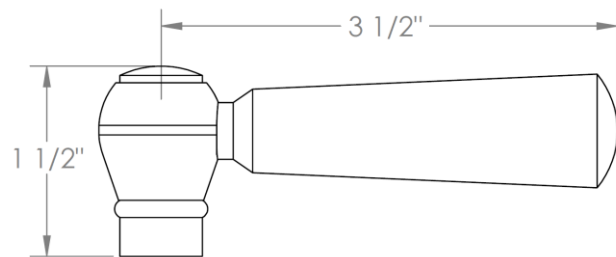

313-MAS1-
Lavatory Angle Stop Kit
1/2" Compression x 3/8" OD Compression

HANDLE TRIM OPTIONS

AX – LOS ANGELES

SW – SAN FRANCISCO

WW – BOSTON

Y2 – WILLIAMS