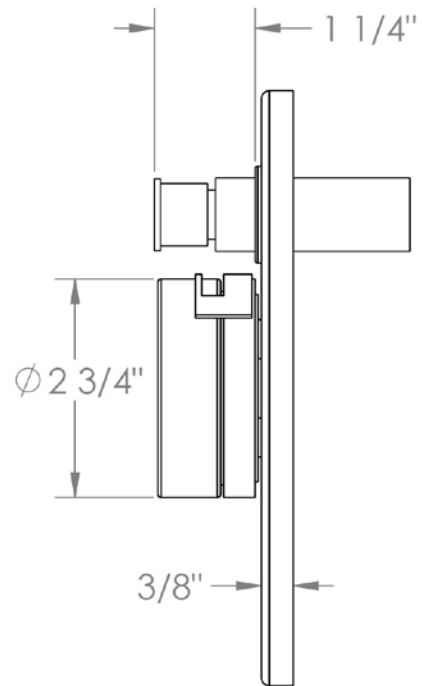

21-P90-E1

Trim Kit Only for Pressure Balance Valve with Diverter
For use with SS-PB85 concealed rough

WATERMARK DESIGNS 5/24/2018