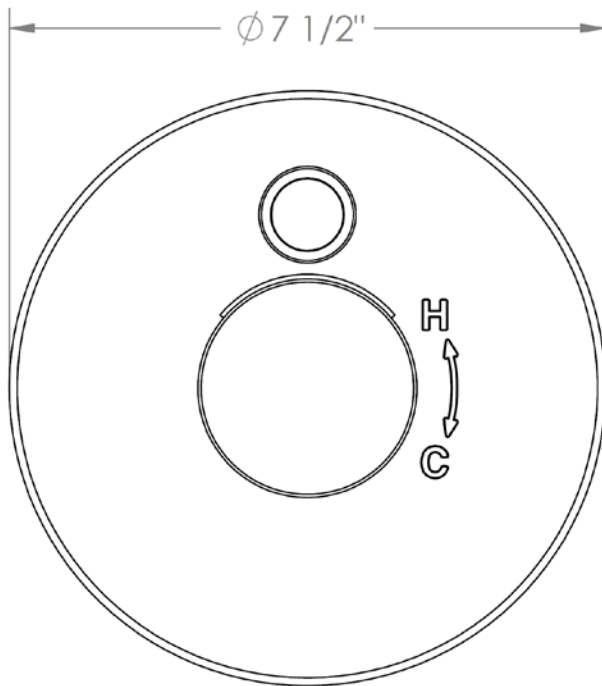

21-P90-E1

Trim Kit Only for Pressure Balance Valve with Diverter
For use with SS-PB85 concealed rough

WATERMARK DESIGNS 5/24/2018