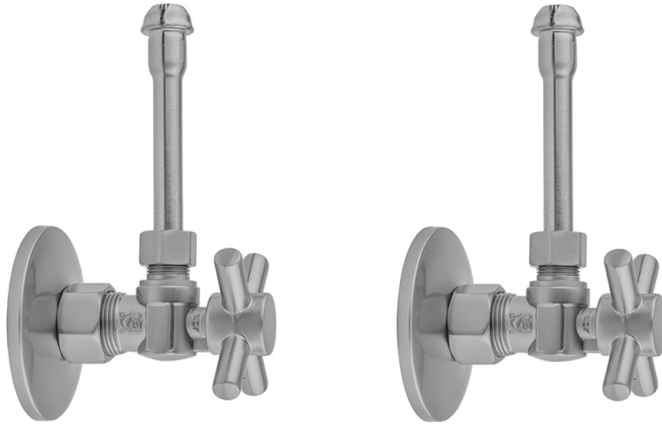

Quarter Turn Angle Pattern 5/8" O.D. Compression (Fits 1/2" Copper) x 3/8" O.D. Faucet Supply Kit with Contempo Cross Handle, 20" Supply Tubes, Escutcheons

Model #: 621-4-62-

FEATURES:

- Complete Faucet Supply Kit
- Kit contains:
 - (2) Quarter Turn Angle Pattern 5/8" O.D. Compression (Fits 1/2" Copper) x 3/8" O.D. Supply Valve with Contempo Cross Handle P/N 621-4
 - (2) 20" Copper Supply Tubes P/N 662
 - (2) Escutcheons P/N 7463 (ULB P/N 6015)

SPECIFICATION DRAWING:

| COMPONENTS | |
|-------------------------------------|------|
| DESCRIPTION | QTY: |
| ANGLE VALVE - CONTEMPO CROSS HANDLE | 2 |
| 20" x 3/8" O.D. SUPPLY TUBE | 2 |
| ESCUTCHEON | 2 |