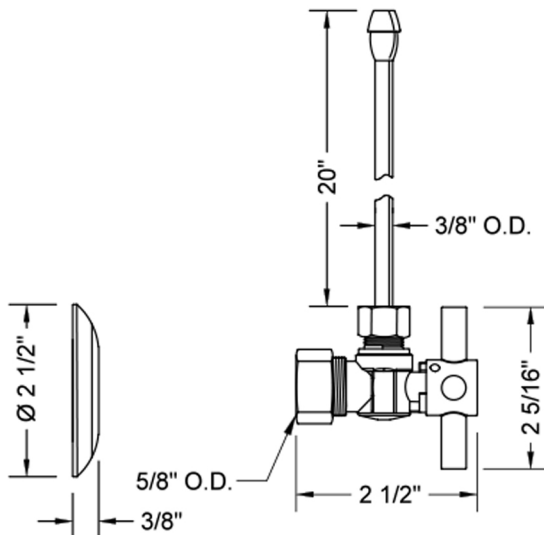

Quarter Turn Angle Pattern 5/8" O.D. Compression (Fits 1/2" Copper) x 3/8" O.D. Faucet Supply Kit with Contempo Cross Handle, 20" Supply Tubes, Escutcheons

Model #: 621-4-62-

FEATURES:

- Complete Faucet Supply Kit
- Kit contains:
 - (2) Quarter Turn Angle Pattern 5/8" O.D. Compression (Fits 1/2" Copper) x 3/8" O.D. Supply Valve with Contempo Cross Handle P/N 621-4
 - (2) 20" Copper Supply Tubes P/N 662
 - (2) Escutcheons P/N 7463 (ULB P/N 6015)

SPECIFICATION DRAWING:

| COMPONENTS | |
|-------------------------------------|------|
| DESCRIPTION | QTY: |
| ANGLE VALVE - CONTEMPO CROSS HANDLE | 2 |
| 20" x 3/8" O.D. SUPPLY TUBE | 2 |
| ESCUTCHEON | 2 |