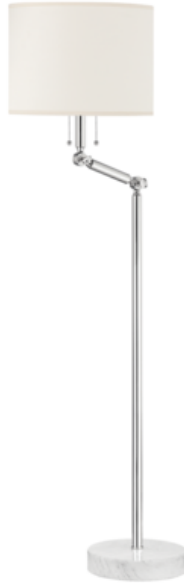

Essex

Product ID **MDSL151-PN**

 **HUDSON VALLEY LIGHTING**

DIMENSIONAL INFORMATION

Height	53.00"
ADA Compliant	No
Hanging Type	-
Base	10.25" D
Width	14.00"
Shade 1 Top W/Dia	14.00"
Minimum Height	53.00"
Maximum Height	60.00"
Extension	19.25"
Weight	24.00lb.

SHADE INFORMATION

Shade Top	14.00"
Shade Bottom	14.00"
Shade Height	10.00"
Shade Material	Paper
Shade Color	White
Shade 2 Color	White

SHIPPING INFORMATION

Carton 1	34.00" x 25.00" x 15.00"
Shipping Method	UPS

LAMPING INFORMATION

Bulb 1

(2) 60 Watt Max 120 VAC

Bulb Included	No
Socket Type	E26 Medium Base
	- A19 Bulb

UL Rating	Damp
Plug In	Yes

AVAILABLE FINISHES

- AGED BRASS (AGB)
- POLISHED NICKEL (PN)

JOB/LOCATION