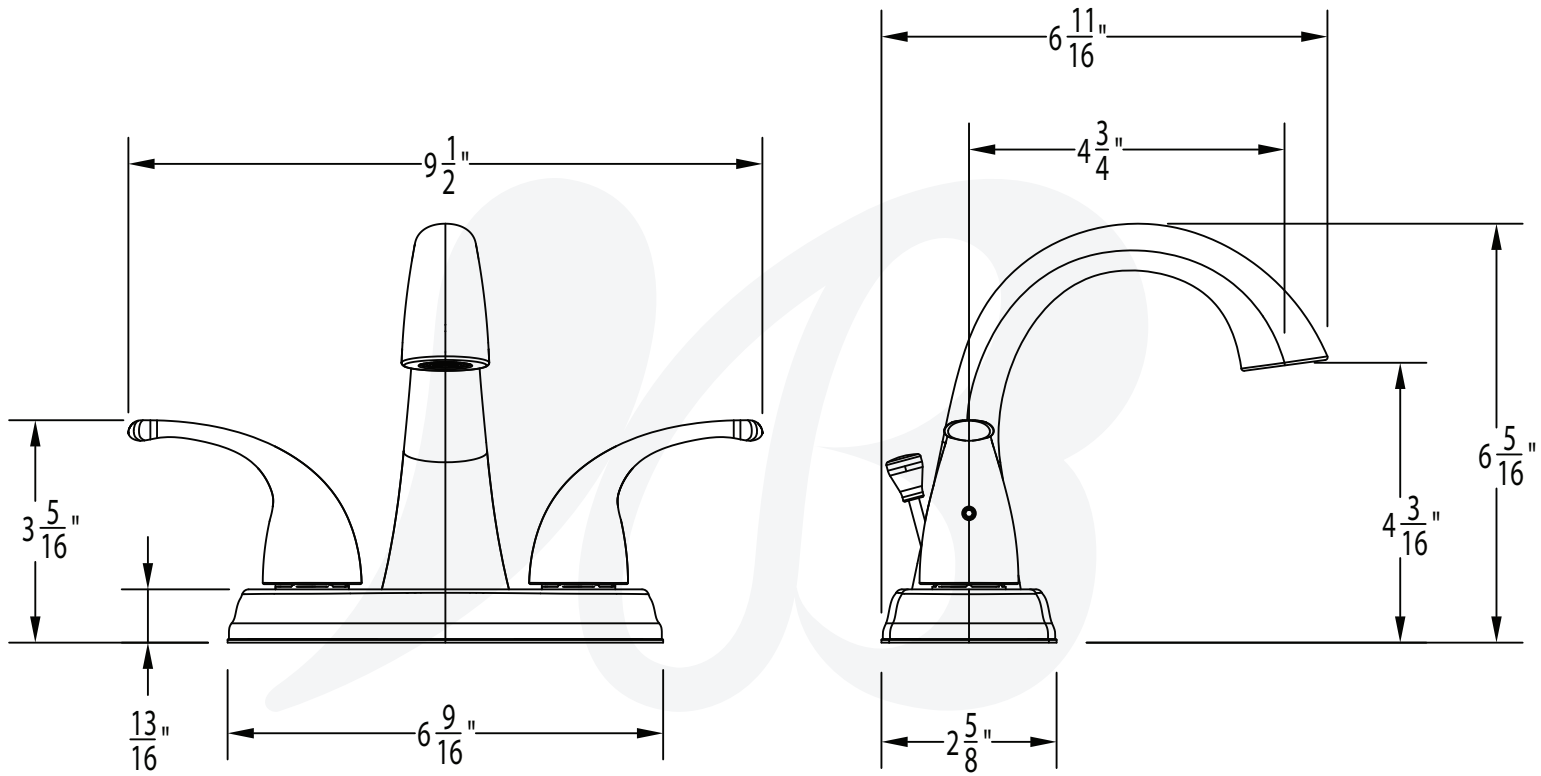

**W4426501-12, W4426529-12 - Clover Center Set Lavatory Faucet**

**Description**

- CLOVER Centerset lavatory faucet
- 90° Turn ceramic disc cartridges
- 1/2" NPS connections
- 1.2 GPM @ 60 PSI
- 50-50 Pop-up drain assembly included

**Colors / Finishes**

- W4426501-12 - Chrome
- W4426529-12 - Satin Nickel

**BREAK DOWN  
Component Parts List**

28	CCQT0002	1
27	ATAA0062	1
26	CTWT0088	1
25	CTCB0706	1
24	CTHZ0737	1
23	CTQP0050	1
22	CTRR0182	2
21	CTCP0664	1
20	ATBX0101	1
19	CTWR0058	1
18	ATBP0604	1
17	CTNB0286	2
16	CTWR0020	2
15	CTNP0057	2
14	CTCP0436	1
13	CTST0010	2
12	ATBY0188	1
11	CTWT0076	2
10	CTBT0079	2
9	CTWR0304	2
8	CTWP0075	2
7	ATBA0125	2
6	ATBM0025	1
5	CTST0151	2
4	CTNZ0004	2
3	CTST0239	2
2	CTHZ0357	1
1	CTFZ0031	1
NO.	PART NO.	QTY