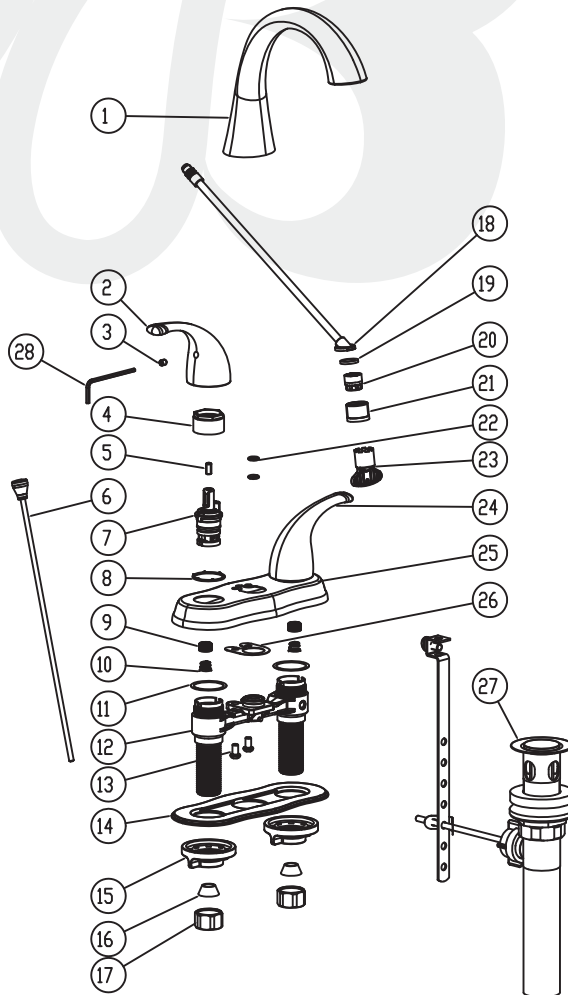

**W4426501-12, W4426529-12 - Clover Center Set Lavatory Faucet**

**Description**

- CLOVER Centerset lavatory faucet
- 90° Turn ceramic disc cartridges
- 1/2" NPS connections
- 1.2 GPM @ 60 PSI
- 50-50 Pop-up drain assembly included

**Colors / Finishes**

- W4426501-12 - Chrome
- W4426529-12 - Satin Nickel

**BREAK DOWN  
Component Parts List**

28	CCQT0002	1
27	ATAA0062	1
26	CTWT0088	1
25	CTCB0706	1
24	CTHZ0737	1
23	CTQP0050	1
22	CTRR0182	2
21	CTCP0664	1
20	ATBX0101	1
19	CTWR0058	1
18	ATBP0604	1
17	CTNB0286	2
16	CTWR0020	2
15	CTNP0057	2
14	CTCP0436	1
13	CTST0010	2
12	ATBY0188	1
11	CTWT0076	2
10	CTBT0079	2
9	CTWR0304	2
8	CTWP0075	2
7	ATBA0125	2
6	ATBM0025	1
5	CTST0151	2
4	CTNZ0004	2
3	CTST0239	2
2	CTHZ0357	1
1	CTFZ0031	1
NO.	PART NO.	QTY

Item Number	Type	Date
W4426501-12, W4426529-12	CENTERSET FAUCET	6-9-2021