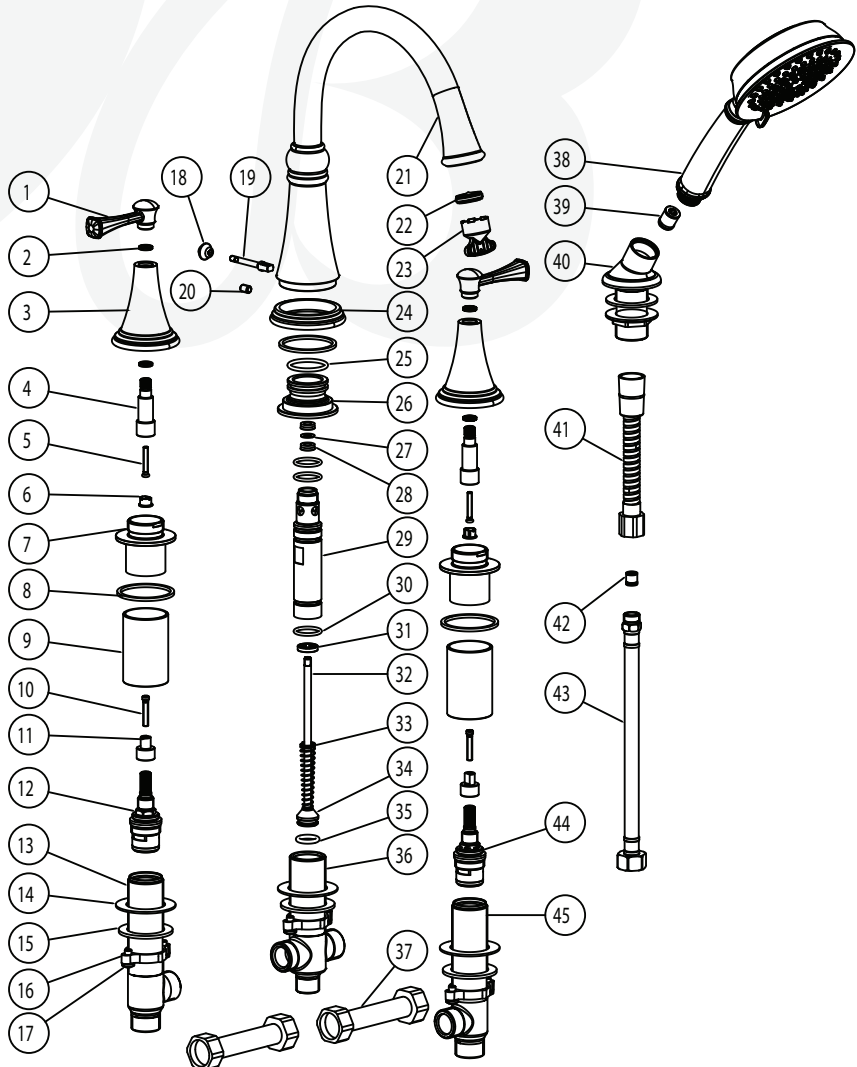

**S7482801, S7482802, S7482816, S7482849 - Roman Tub Filler With Hand Shower**

**Description**

**WOODBURY ROMAN TUB**

- Diverter built into spout
- With pullout hand shower
- Replaceable ceramic disc cartridges
- 3/4" NPSM connections
- 18 GPM @ 60 PSI
- 1.5 GPM Hand shower

• S7482801

- Complies with IAPMO UPC/cUPC ADA Accessibility Guidelines for Buildings and Facilities - 4.27.4 Controls and Mechanisms

**Colors / Finishes**

- S7482801** Chrome
- S7482802** PVD Satin Nickel
- S7482816** PVD Satin Brass
- S7482849** Matte Black

**BREAK DOWN  
Component Parts List**

NO.	Part NO.	QTY
1	CTHZ0738	1
2	CTWP0208	2
3	CTCZ0312	1
4	CTMB0973	1
5	CTST0050	1
6	CTCP0667	1
7	CTDB0694	2
8	CTWP0339	3
9	CTCP0617	2
10	CTST0254	2
11	CTMB0977	2
12	ATBA0192-XR	1
13	CTPB0558-XR	1
14	CTWR0115	3
15	CTWT0053	3
16	CTNB0364	3
17	CTST0101	6
18	CTHB0067	1
19	CTMB0679	1
20	CTST0137	1
21	CTFB0300	1
22	ATBX0079	1
23	CTQP0056	1
24	CTDZ0181	1
25	CTRR0137	1
26	CTDB0695	1
27	CTWB0089	1
28	CTRR0138	2
29	CTPB0679	1
30	CTRR0166	3
31	CTRP0108	1
32	CTMT0067	1
33	CTBT0070	1
34	CTDB0689	1
35	CTRR0280	1
36	CTPB0677	1
37	ATBP0013	2
38	ATBE0370	1
39	ATBA0313	1
40	ATBQ0256	1
41	ATBP0070	1
42	ATBA0100	1
43	ATBP0071	1
44	ATBA0192-XD	1
45	CTPB0558-XD	1

Item Number	Type	Date
S7482801, S7482802, S7482816, S7482849	Roman Tub Filler	8-23-2021