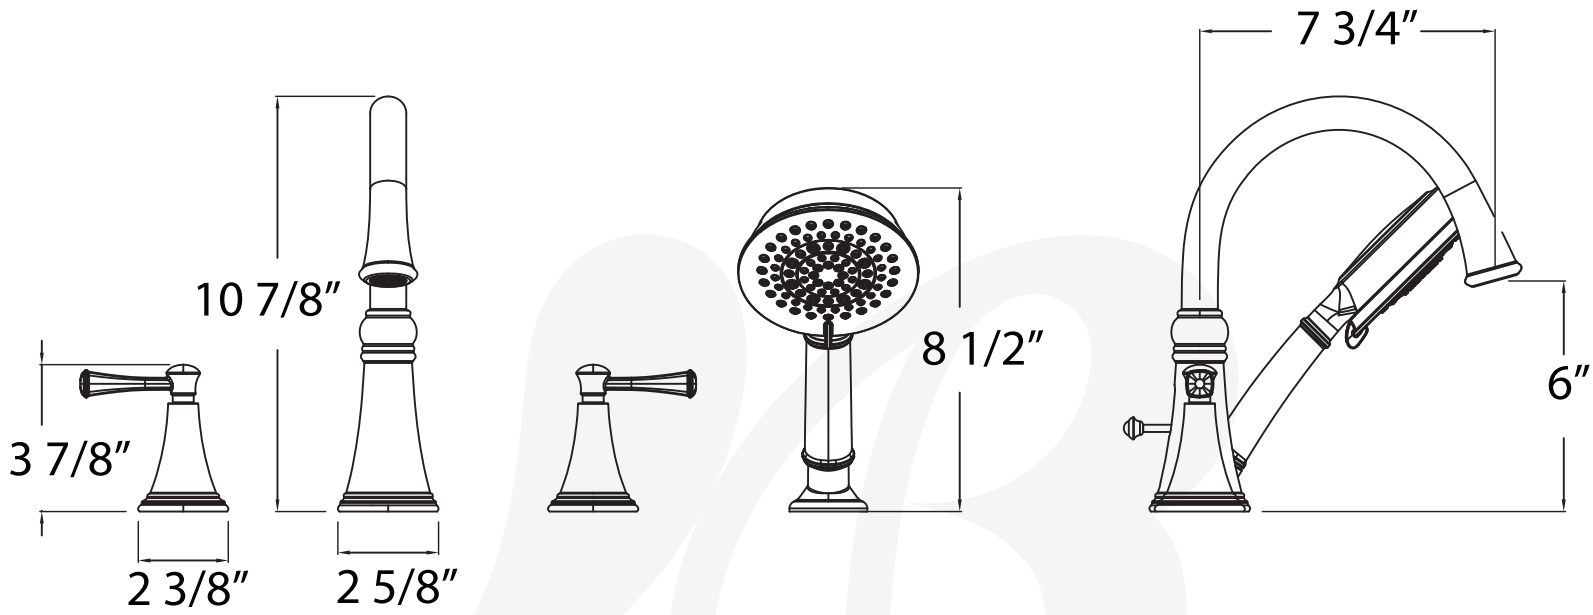

**S7482801, S7482802, S7482816, S7482849 - Roman Tub Filler With Hand Shower**

**Description**

**WOODBURY ROMAN TUB**

- Diverter built into spout
- With pullout hand shower
- Replaceable ceramic disc cartridges
- 3/4" NPSM connections
- 18 GPM @ 60 PSI
- 1.5 GPM Hand shower

**BREAK DOWN  
Component Parts List**

NO.	Part NO.	QTY
1	CTHZ0738	1
2	CTWP0208	2
3	CTCZ0312	1
4	CTMB0973	1
5	CTST0050	1
6	CTCP0667	1
7	CTDB0694	2
8	CTWP0339	3
9	CTCP0617	2
10	CTST0254	2
11	CTMB0977	2
12	ATBA0192-XR	1
13	CTPB0558-XR	1
14	CTWR0115	3
15	CTWT0053	3
16	CTNB0364	3
17	CTST0101	6
18	CTHB0067	1
19	CTMB0679	1
20	CTST0137	1
21	CTFB0300	1
22	ATBX0079	1
23	CTQP0056	1
24	CTDZ0181	1
25	CTRR0137	1
26	CTDB0695	1
27	CTWB0089	1
28	CTRR0138	2
29	CTPB0679	1
30	CTRR0166	3
31	CTRP0108	1
32	CTMT0067	1
33	CTBT0070	1
34	CTDB0689	1
35	CTRR0280	1
36	CTPB0677	1
37	ATBP0013	2
38	ATBE0370	1
39	ATBA0313	1
40	ATBQ0256	1
41	ATBP0070	1
42	ATBA0100	1
43	ATBP0071	1
44	ATBA0192-XD	1
45	CTPB0558-XD	1