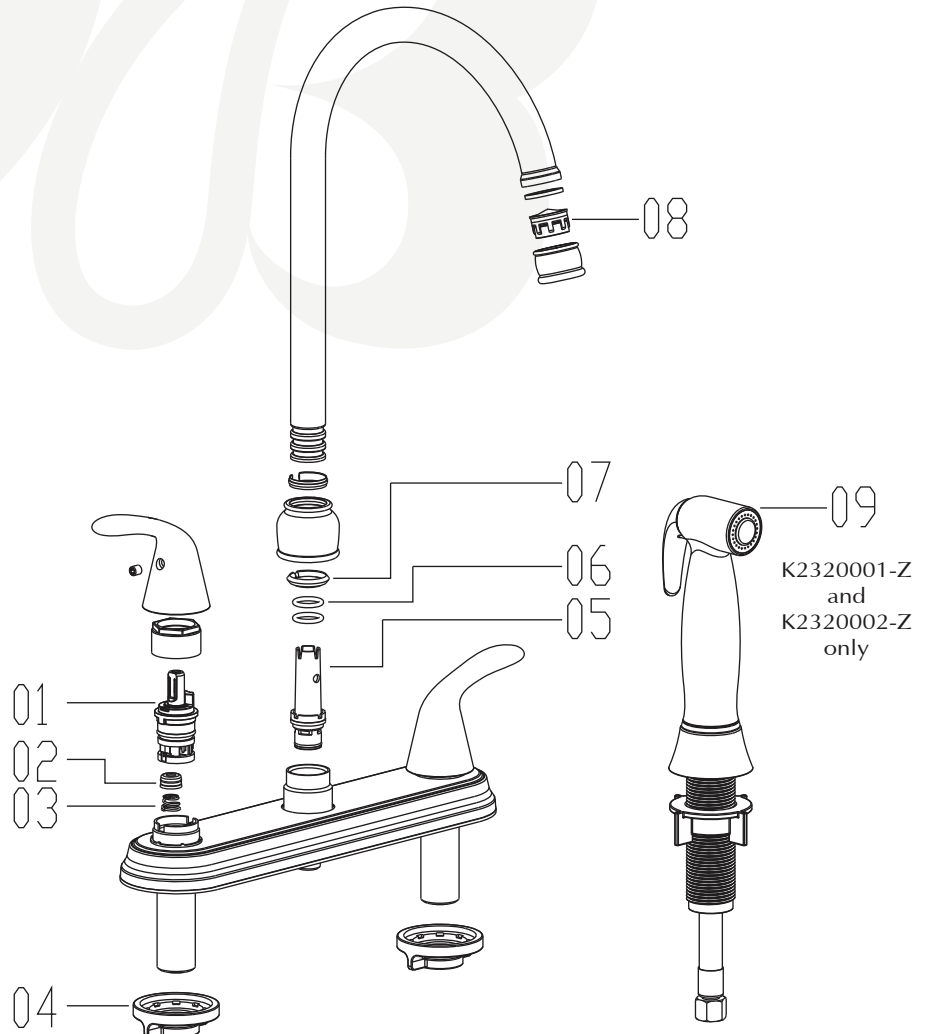

K2220001, K2220029, K2220049 - Kitchen faucet

K2320001-Z, K2320029-Z, K2320049-Z - Kitchen Faucet with Sprayer

Description

- 8" center kitchen faucet
- 360 deg swing angle, 8 3/4" high arch spout
- 90 deg turn washerless cartridge
- 1/2" NPS connections
- 1.8 GPM ASME compliant
- California AB1953 compliant

K2220001

K2320001-Z

Colors / Finishes

- K2220001, K2320001-Z - Chrome
- K2320029, K2320029-Z - Satin Nickel
- K2320049, K2320049-Z - Matte Black

BREAK DOWN

Component Parts List

NO.	Description	Part No.	Qty
01	CARTRIDGE	ATBA0125	2
02	GASKET	CTWR0304	2
03	SPRING	CTBT0079	2
04	NUT	CTNP0057	2
05	DIVERTER	ATBA0129	1
06	O-RING	CTRR0023	2
07	CLIP	CTRR0007	1
08	AERATOR	ATBX0037	1
09	SPRAY	ATBE0177	1

Item Number	Type	Date
K2220001, K2220029, K2220049 - K2320001-Z, K2320029-Z, K2320049-Z	Kitchen Faucet	8/18/2016