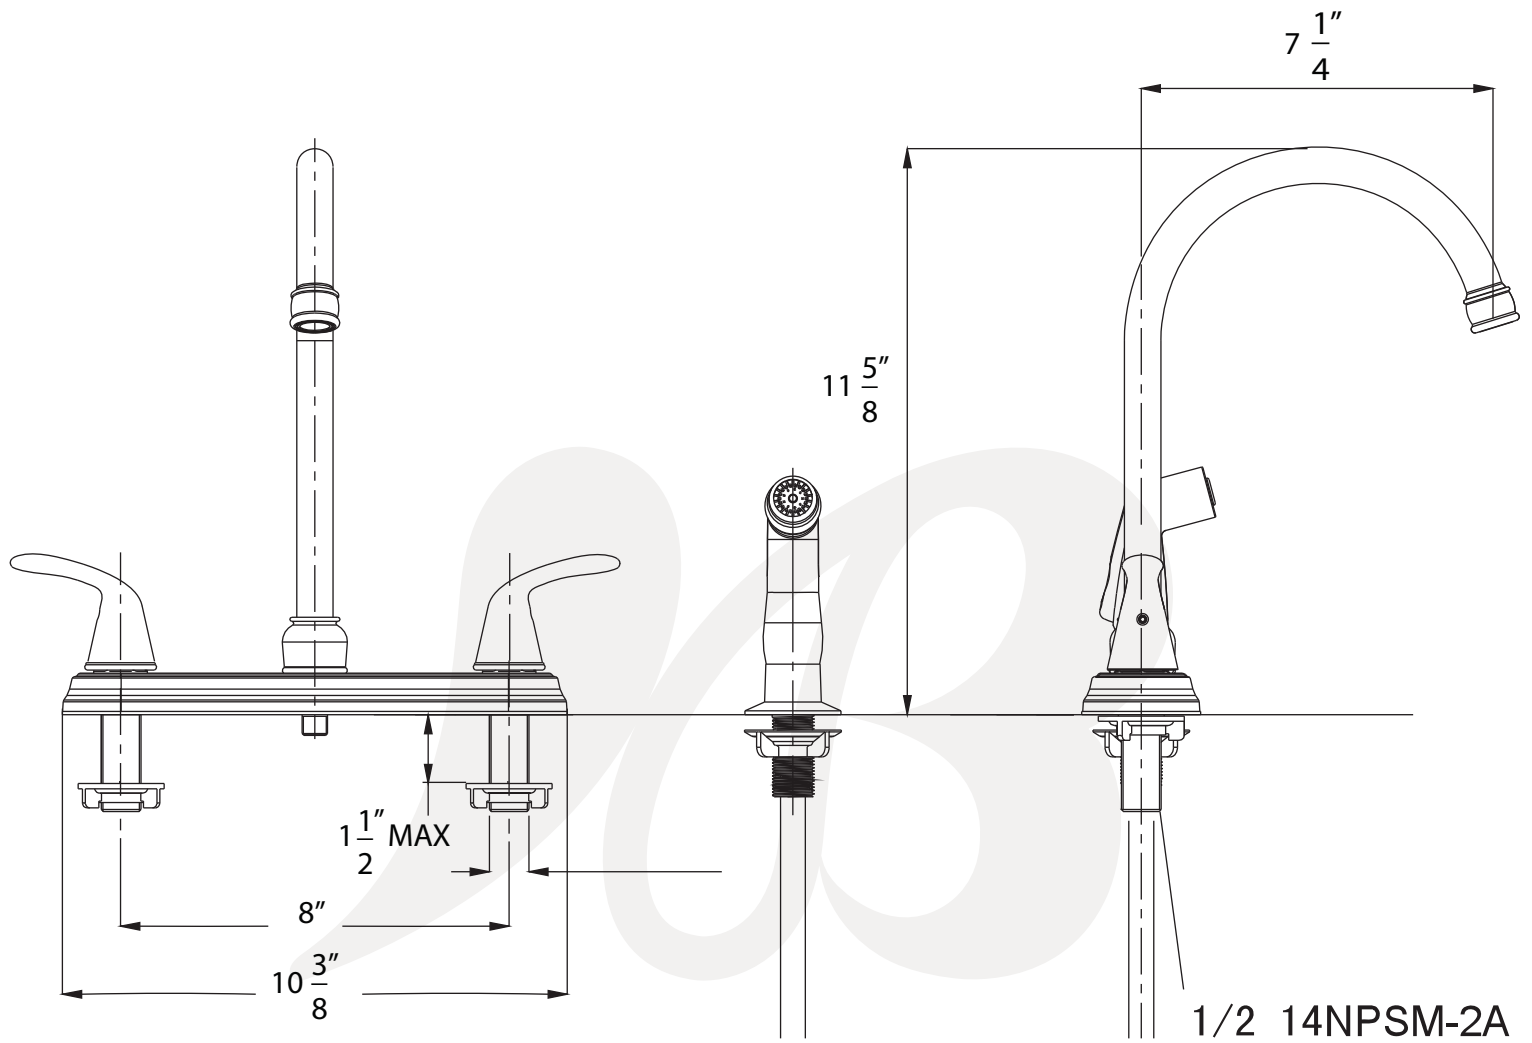

K2220001, K2220029, K2220049 - Kitchen faucet

K2320001-Z, K2320029-Z, K2320049-Z - Kitchen Faucet with Sprayer

Description

- 8" center kitchen faucet
- 360 deg swing angle, 8 3/4" high arch spout
- 90 deg turn washerless cartridge
- 1/2" NPS connections
- 1.8 GPM ASME compliant
- California AB1953 compliant

K2220001

K2320001-Z

Colors / Finishes

- K2220001, K2320001-Z - Chrome
- K2320029, K2320029-Z - Satin Nickel
- K2320049, K2320049-Z - Matte Black

BREAK DOWN

Component Parts List

NO.	Description	Part No.	Qty
01	CARTRIDGE	ATBA0125	2
02	GASKET	CTWR0304	2
03	SPRING	CTBT0079	2
04	NUT	CTNP0057	2
05	DIVERTER	ATBA0129	1
06	O-RING	CTRR0023	2
07	CLIP	CTRR0007	1
08	AERATOR	ATBX0037	1
09	SPRAY	ATBE0177	1

Item Number	Type	Date
K2220001, K2220029, K2220049 - K2320001-Z, K2320029-Z, K2320049-Z	Kitchen Faucet	8/18/2016