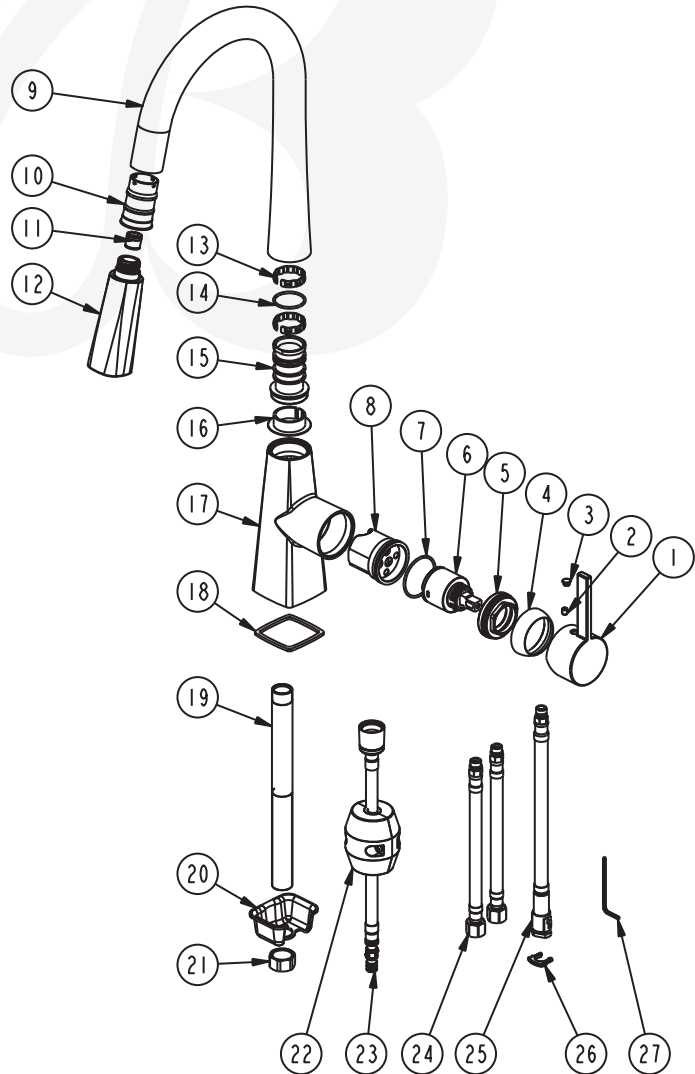

**K1902101-MP, K1902102-MP, K1902149-MP- Pull Down Kitchen Faucet**

**Description**

**PULL DOWN KITCHEN FAUCET**

- Square transitional styling
- Magnetic pull down sprayer
- 360° swing angle, high arch spout
- Ceramic disc cartridge
- SS Flex hoses with 3/8" compression nuts
- 1.8 GPM @ 60 PSI
- Optional deck plate (PBQ402xx)

• **K1902101-MP**

**Colors / Finishes**

- K1902101-MP** Chrome
- K1902102-MP** PVD Satin Nickel
- K1902149-MP** Matte Black

**BREAK DOWN**

**Component Parts List**

27	CCQT0002	1
26	CTRP0102	1
25	ATBP0379	1
24	ATBP0403	2
23	ATBP0437	1
22	ATBQ0614	1
21	CTNL0003	1
20	CTLT0020	1
19	CTPL0004	1
18	CTWR0388	1
17	CTYZ0024	1
16	CTRP0092	1
15	CTML0001	1
14	CTRR0125	1
13	CTRP0091	2
12	ATBE0255	1
11	ATBA0268	1
10	ATBQ0419	1
9	ATBP0438	1
8	CTDN0055	1
7	CTRR0204	1
6	ATBA0161	1
5	CTKB0147	1
4	CTCB0185	1
3	CTCP0072	1
2	CTST0117	1
1	CTHZ0578	1
NO	PART	QTY

Item Number	Type	Date
K1902101-MP, K1902102-MP, K1902149-MP	Kitchen Faucet	9-24-2021