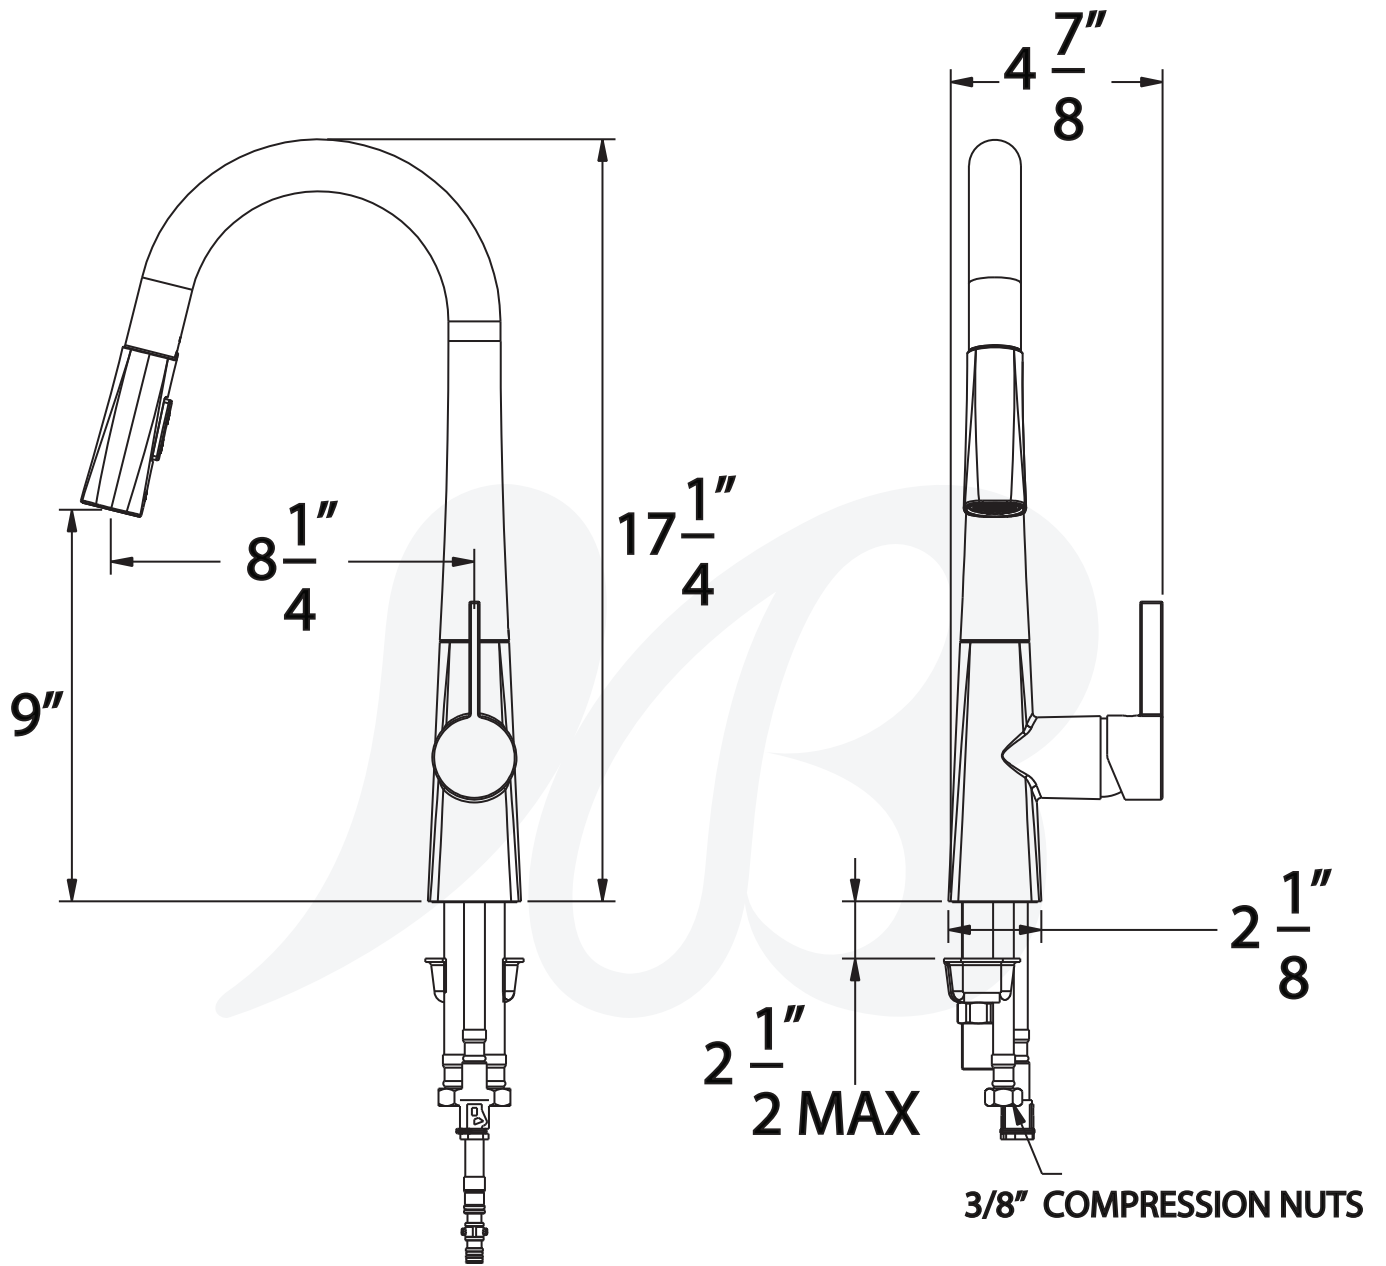

**K1902101-MP, K1902102-MP, K1902149-MP- Pull Down Kitchen Faucet**

**Description**

**PULL DOWN KITCHEN FAUCET**

- Square transitional styling
- Magnetic pull down sprayer
- 360° swing angle, high arch spout
- Ceramic disc cartridge
- SS Flex hoses with 3/8" compression nuts
- 1.8 GPM @ 60 PSI
- Optional deck plate (PBQ402xx)

• **K1902101-MP**

**Colors / Finishes**

- K1902101-MP** Chrome
- K1902102-MP** PVD Satin Nickel
- K1902149-MP** Matte Black

**BREAK DOWN**

**Component Parts List**

27	CCQT0002	1
26	CTRP0102	1
25	ATBP0379	1
24	ATBP0403	2
23	ATBP0437	1
22	ATBQ0614	1
21	CTNL0003	1
20	CTLT0020	1
19	CTPL0004	1
18	CTWR0388	1
17	CTYZ0024	1
16	CTRP0092	1
15	CTML0001	1
14	CTRR0125	1
13	CTRP0091	2
12	ATBE0255	1
11	ATBA0268	1
10	ATBQ0419	1
9	ATBP0438	1
8	CTDN0055	1
7	CTRR0204	1
6	ATBA0161	1
5	CTKB0147	1
4	CTCB0185	1
3	CTCP0072	1
2	CTST0117	1
1	CTHZ0578	1
NO	PART	QTY

Item Number	Type	Date
K1902101-MP, K1902102-MP, K1902149-MP	Kitchen Faucet	9-24-2021