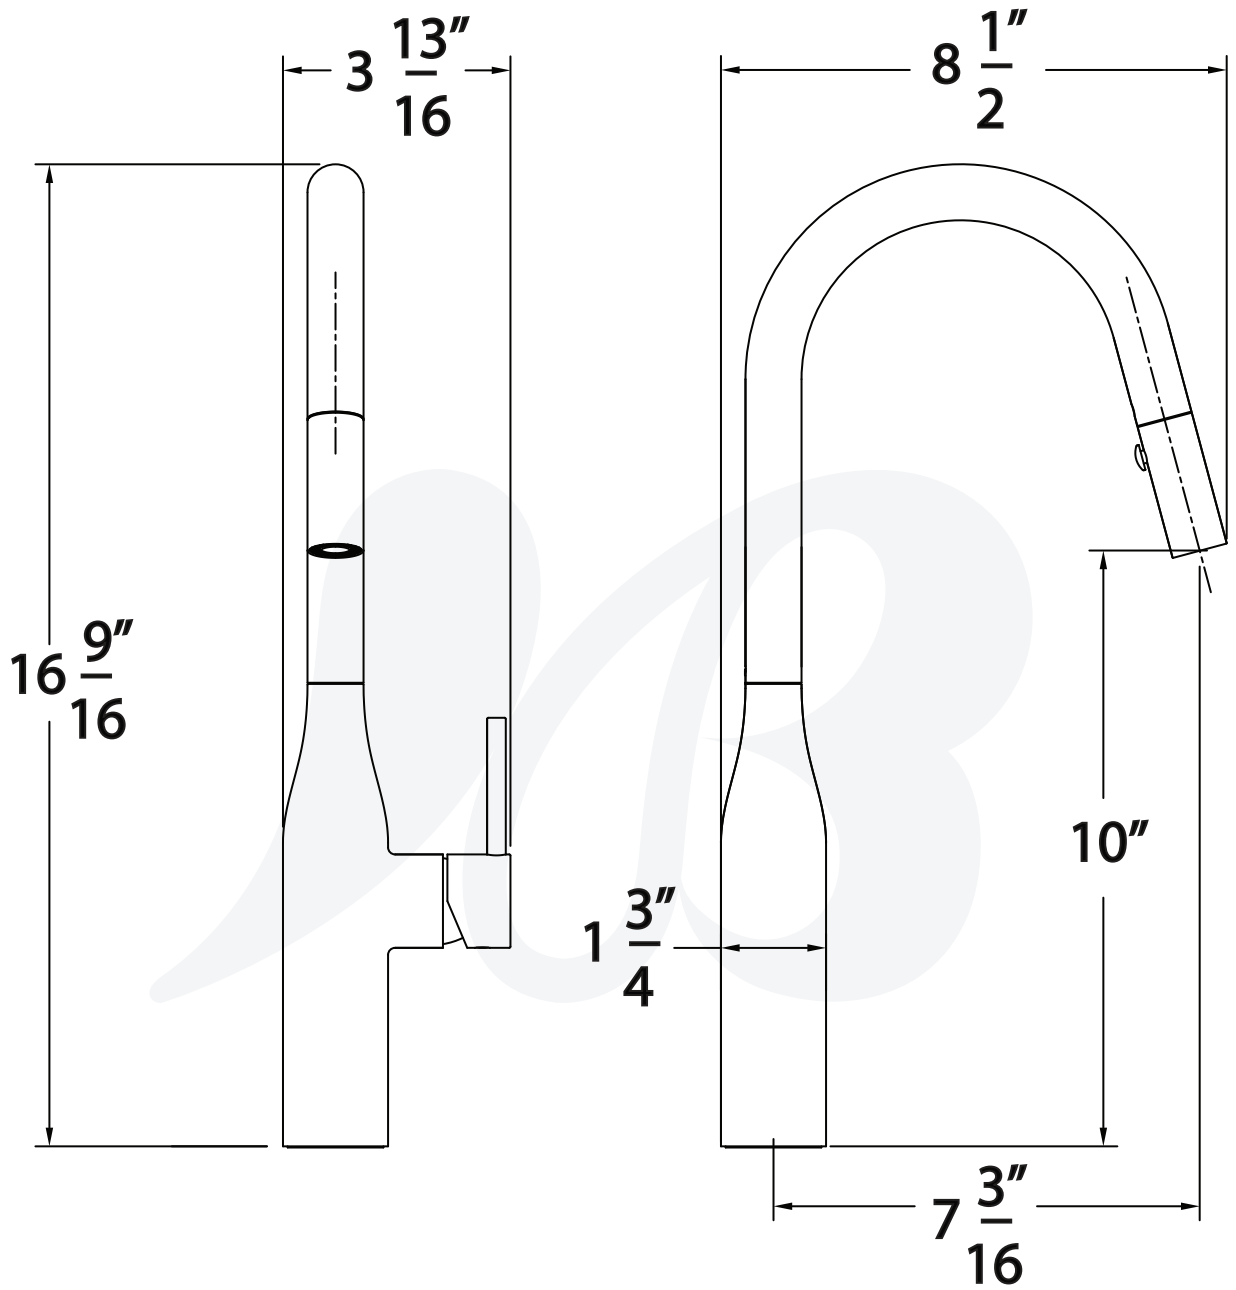

**K1822501-PT, K1822502-PT, K1822516-PT, K1822549-PT**  
**Pull down Kitchen Faucet**

**Description**

**RISE KITCHEN FAUCET**

- Two setting pull down sprayer
- 360° swing angle, high arch spout
- Ceramic disc cartridge
- SS Flex hoses with 3/8" compression nuts
- 1.8 GPM
- Deck plate not available for this item

• K1822501-PT

**Colors / Finishes**

- K1822501-PT** Chrome
- K1822502-PT** PVD Satin Nickel
- K1822516-PT** PVD Satin Brass
- K1822549-PT** Matte Black

**BREAK DOWN**  
**Component Parts List**

NO.	Part Desc	Qty
01	CAP	1
02	HOSE	2
03	HOSE	1
04	SHOWER	1
05	CARTRIDGE	1
06		
07		
08		

Item Number	Type	Date
K1822501-PT, K1822502-PT, K1822516-PT, K1822549-PT	Kitchen Faucet	9-20-2021