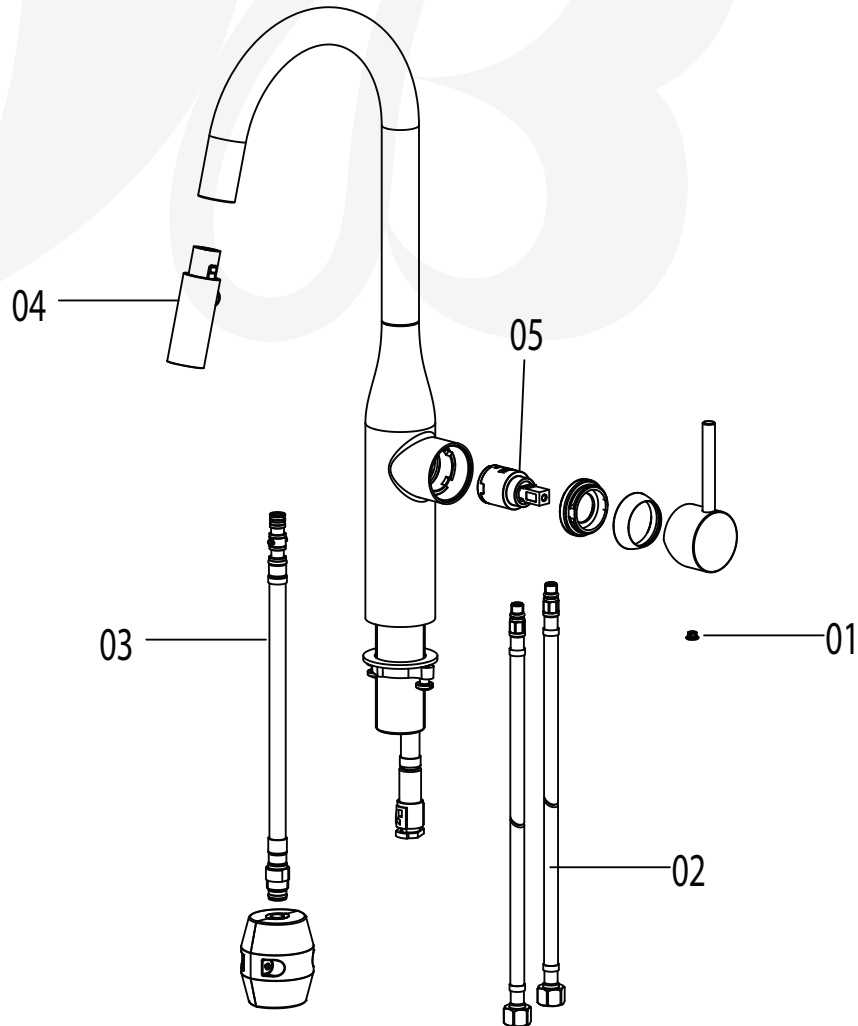

**K1822501-PT, K1822502-PT, K1822516-PT, K1822549-PT**  
**Pull down Kitchen Faucet**

**Description**

**RISE KITCHEN FAUCET**

- Two setting pull down sprayer
- 360° swing angle, high arch spout
- Ceramic disc cartridge
- SS Flex hoses with 3/8" compression nuts
- 1.8 GPM
- Deck plate not available for this item

• K1822501-PT

**Colors / Finishes**

- K1822501-PT** Chrome
- K1822502-PT** PVD Satin Nickel
- K1822516-PT** PVD Satin Brass
- K1822549-PT** Matte Black

**BREAK DOWN**  
**Component Parts List**

NO.	Part Desc	Qty
01	CAP	1
02	HOSE	2
03	HOSE	1
04	SHOWER	1
05	CARTRIDGE	1
06		
07		
08		

Item Number	Type	Date
K1822501-PT, K1822502-PT, K1822516-PT, K1822549-PT	Kitchen Faucet	9-20-2021