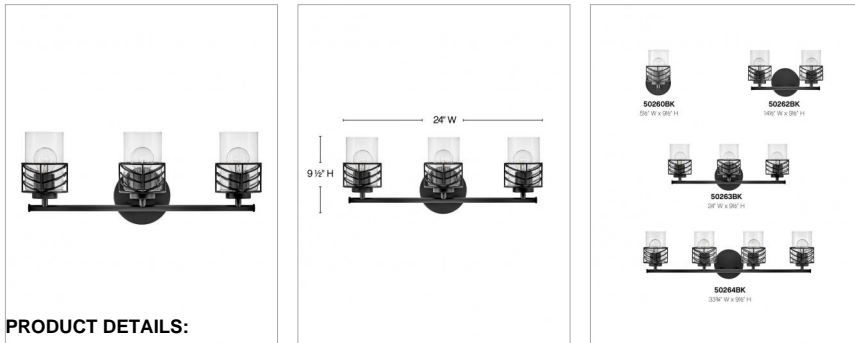

### THREE LIGHT VANITY

Della's unique chevron design casts beautiful shadows through clear glass. Transitional in style, Della is at home within a wide variety of decors -- from bohemian to vintage mid-century to updated traditional. Available in a classic Black and a Lacquered Brass finish, this artistic family exudes stylish flair.

DETAILS	
FINISH:	Black
MATERIAL:	Steel
GLASS:	Clear

DIMENSIONS	
WIDTH:	24"
HEIGHT:	9.5"
WEIGHT:	6.5
BACK PLATE:	6.5" Dia.
EXTENSION:	6.5
TOP TO OUTLET:	6.5

LIGHT SOURCE	
LIGHT SOURCE:	Socket
WATTAGE:	3-100w Med.
VOLTAGE:	120v

SHIPPING	
CARTON LENGTH:	26.4
CARTON WIDTH:	8.3
CARTON HEIGHT:	11.6
CARTON WEIGHT:	8.5

- Mounting hardware is hidden on the backplate to ensure a clean silhouette
- Fixture can be mounted either up or down
- Suitable for use in damp locations as defined by NEC and CEC. Meets United States UL Underwriters Laboratories & CSA Canadian Standards Association Product Safety Standards
- Ideal for vintage filament bulbs (not included)
- Merging the best of traditional and modern elements, with a sophisticated and streamlined look
- Striking black finish enhances design
- Please refer to Hinkley's Warranty for complete product warranty details; some warranty limitations may apply.