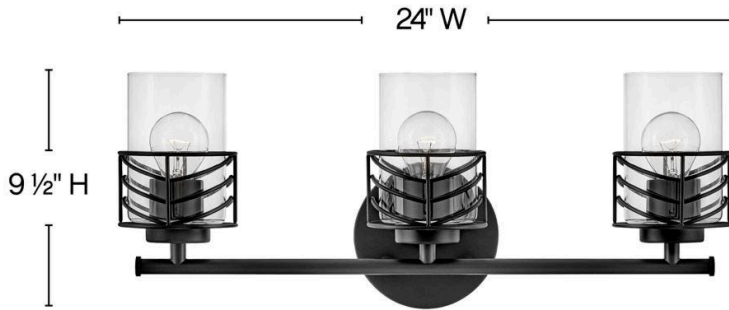

### THREE LIGHT VANITY

Della's unique chevron design casts beautiful shadows through clear glass. Transitional in style, Della is at home within a wide variety of decors -- from bohemian to vintage mid-century to updated traditional. Available in a classic Black and a Lacquered Brass finish, this artistic family exudes stylish flair.

DETAILS	
FINISH:	Black
MATERIAL:	Steel
GLASS:	Clear

DIMENSIONS	
WIDTH:	24"
HEIGHT:	9.5"
WEIGHT:	6.5
BACK PLATE:	6.5" Dia.
EXTENSION:	6.5
TOP TO OUTLET:	6.5

LIGHT SOURCE	
LIGHT SOURCE:	Socket
WATTAGE:	3-100w Med.
VOLTAGE:	120v

SHIPPING	
CARTON LENGTH:	26.4
CARTON WIDTH:	8.3
CARTON HEIGHT:	11.6
CARTON WEIGHT:	8.5

- Mounting hardware is hidden on the backplate to ensure a clean silhouette
- Fixture can be mounted either up or down
- Suitable for use in damp locations as defined by NEC and CEC. Meets United States UL Underwriters Laboratories & CSA Canadian Standards Association Product Safety Standards
- Ideal for vintage filament bulbs (not included)
- Merging the best of traditional and modern elements, with a sophisticated and streamlined look
- Striking black finish enhances design
- Please refer to Hinkley's Warranty for complete product warranty details; some warranty limitations may apply.