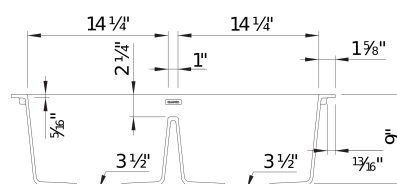

Warranty

BLANCO offers a limited lifetime warranty on all sinks and faucets, as well as a one-year warranty on all custom accessories.

Code/Standards Compliance

BLANCO sinks and faucets are third-party tested and certified to standards and listed by applicable certification bodies. For more information on individual product listings, contact our office or listing organization.

View our how-to videos to learn more about installing and caring for BLANCO products:

<https://www.blanco.com/us-en/service/how-to-videos/how-to-videos-for-sinks/>