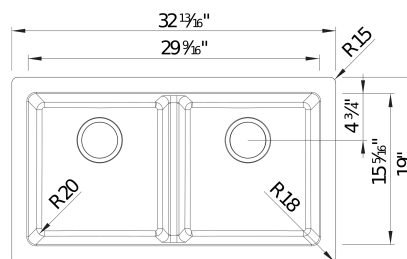

VINTERA 33 SILGRANIT

Design and Planning Tips

- Min cabinet size: 33 in (840 mm)
- Bowl depth: 9 in (229.0 mm)
- Apron front height: 6 1/2 in

What is included:

Installation instructions
Cut-out template
Limited Lifetime Warranty

Apron front installation

Minimum cabinet size: 33"

Cut-out Dimensions: custom installation. Use sink as template

Left Sink Bowl Dimensions:

Sink Bowl Length (left-to-right): 14.25"

Sink Bowl Width (front-to-back): 15.31"

Sink Bowl Depth: 9"

Right Sink Bowl Dimensions:

Sink Bowl Length (left-to-right): 14.25"

Sink Bowl Width (front-to-back): 15.31"

Sink Bowl Depth: 9"

Apron Front Depth: 6.5"

Drain hole compatible with 3.5" strainers or waste flanges

To protect from damage, this model must be shipped on a pallet.(Cannot be shipped UPS)

Codes/Standards: CSA B45.8-18/IAPMO Z403-2018