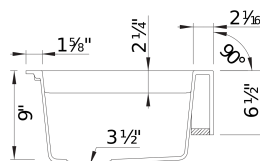

Warranty

BLANCO offers a limited lifetime warranty on all sinks and faucets, as well as a one-year warranty on all custom accessories.

Code/Standards Compliance

BLANCO sinks and faucets are third-party tested and certified to standards and listed by applicable certification bodies. For more information on individual product listings, contact our office or listing organization.

View our how-to videos to learn more about installing and caring for BLANCO products:

<https://www.blanco.com/us-en/service/how-to-videos/how-to-videos-for-sinks/>