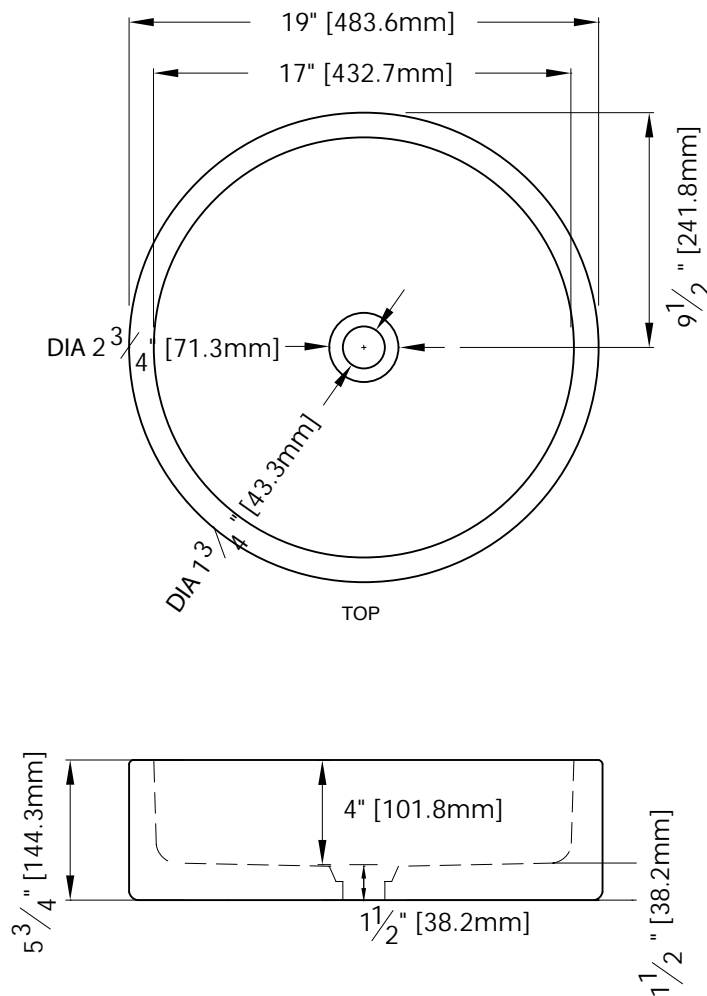

PRODUCT DIAGRAM