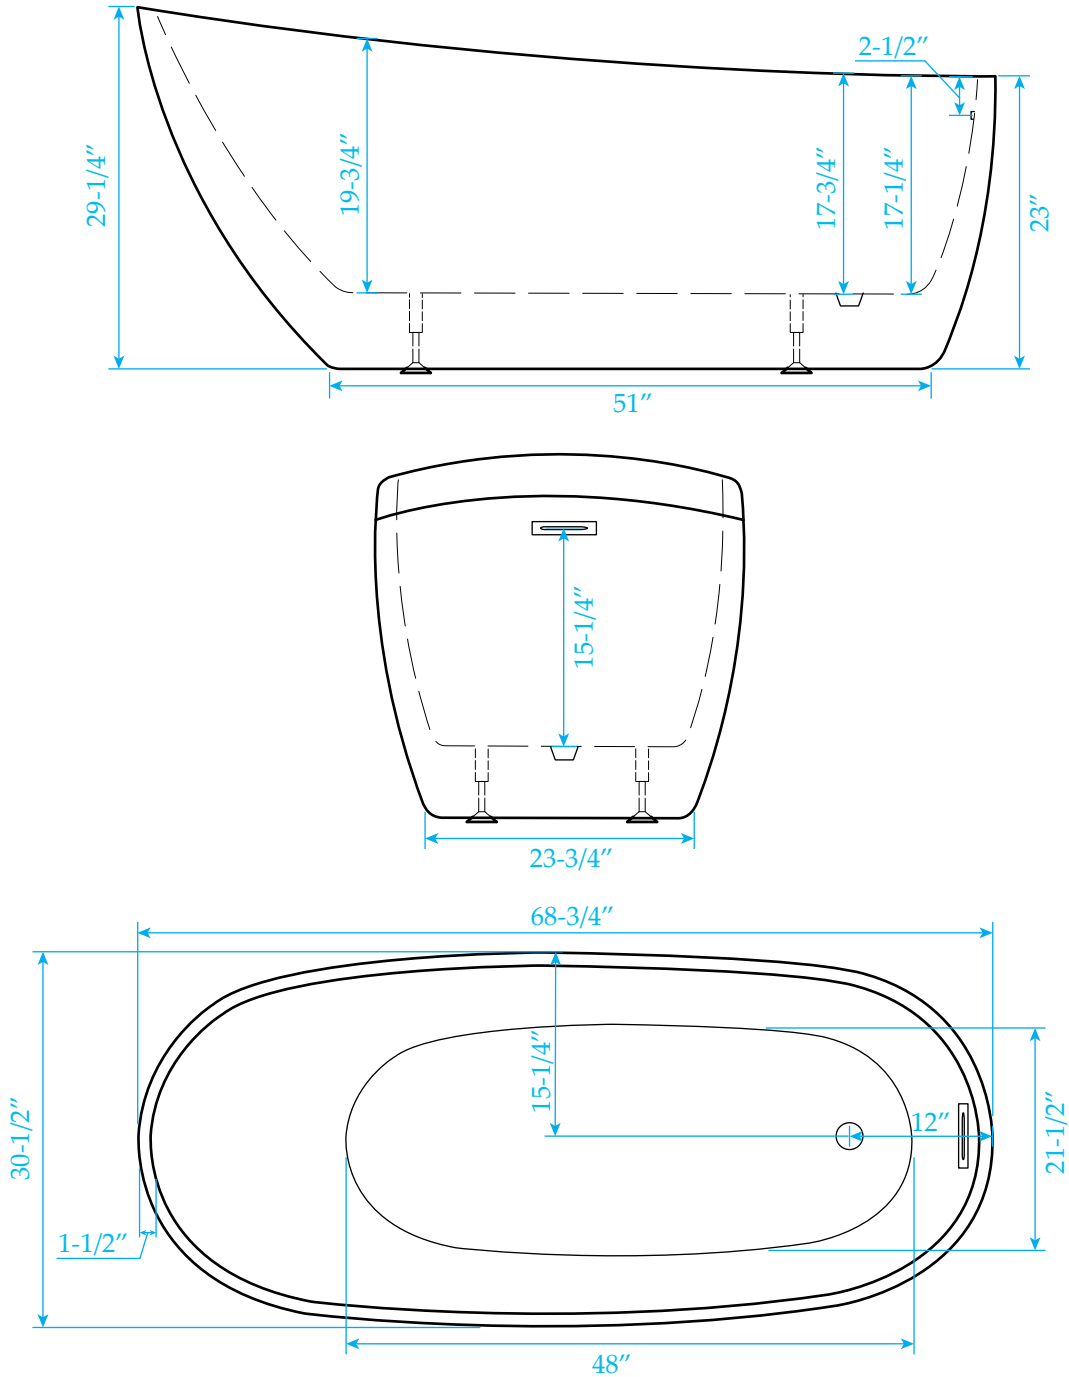

WYNDHAM COLLECTION

Exterior Size - 68-3/4"L x 30-1/2"W x 29-1/4"H
Interior Size - 48"L x 21-1/2"W x 17-1/4"H
Depth at Drain - 17-3/4"
Drain To Overflow - 15-1/4"
Maximum Fill - 78 Gallons
Note - All Measurements are $\pm 1/2$ "

WC-BTM859-68