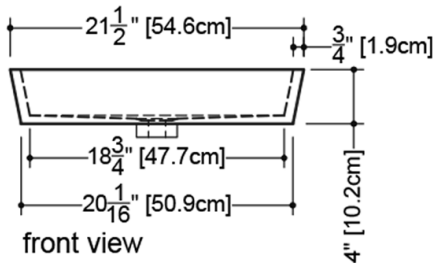

Overflow trim finish options: polished chrome, brushed nickel, matte black, satin brass or no metallic trim

TECHNICAL DETAILS

- **Width:** 15"
- **Length:** 21.5"
- **Height:** 4"
- **Weight:** 18 lbs / 8 kg

VOV 821U

WETSTYLE cannot be held responsible for any technical errors and reserves the right to make revisions without notice. Approximate measurement. The manufacturer accepts 1/4" (6.35mm) variance.

OPTIONS