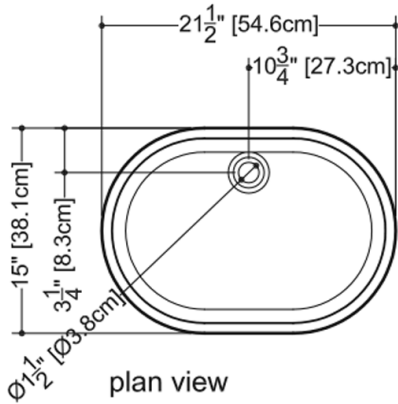

Overflow trim finish options: polished chrome, brushed nickel, matte black, satin brass or no metallic trim

TECHNICAL DETAILS

- **Width:** 15"
- **Length:** 21.5"
- **Height:** 4"
- **Weight:** 18 lbs / 8 kg

VOV 821U

WETSTYLE cannot be held responsible for any technical errors and reserves the right to make revisions without notice. Approximate measurement. The manufacturer accepts 1/4" (6.35mm) variance.

OPTIONS