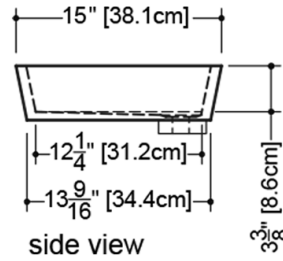

Overflow trim finish options: polished chrome, brushed nickel, matte black, satin brass or no metallic trim

TECHNICAL DETAILS

- **Width:** 15"
- **Length:** 21.5"
- **Height:** 4"
- **Weight:** 18 lbs / 8 kg

VOV 821U

WETSTYLE cannot be held responsible for any technical errors and reserves the right to make revisions without notice. Approximate measurement. The manufacturer accepts 1/4" (6.35mm) variance.

OPTIONS