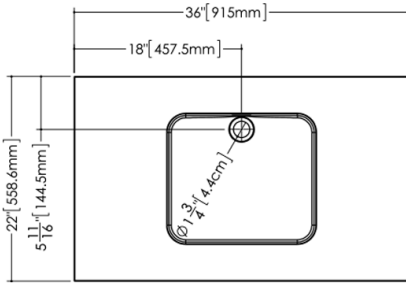

Faucet hole options: 1 hole (for mono faucet), 3 holes (for widespread faucet) or no hole (for wall-mounted faucet)

## TECHNICAL DETAILS

- **Width:** 22"
- **Length:** 36"
- **Height:** 0.44"
- **Weight:** 23 lbs / 10 kg

**Top View**

**Front View**

**Side View**

## VDCOX5 36

WETSTYLE cannot be held responsible for any technical errors and reserves the right to make revisions without notice. Approximate measurement. The manufacturer accepts 1/4" (6.35mm) variance.