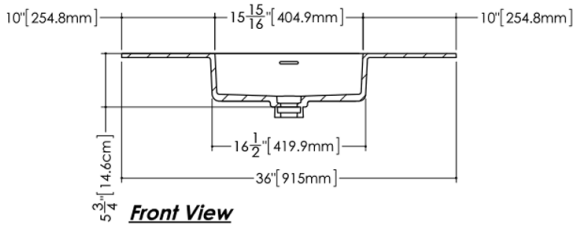

Faucet hole options: 1 hole (for mono faucet), 3 holes (for widespread faucet) or no hole (for wall-mounted faucet)

## TECHNICAL DETAILS

- **Width:** 22"
- **Length:** 36"
- **Height:** 0.44"
- **Weight:** 23 lbs / 10 kg

**Top View**

**Front View**

**Side View**

## VDCOX5 36

WETSTYLE cannot be held responsible for any technical errors and reserves the right to make revisions without notice. Approximate measurement. The manufacturer accepts 1/4" (6.35mm) variance.