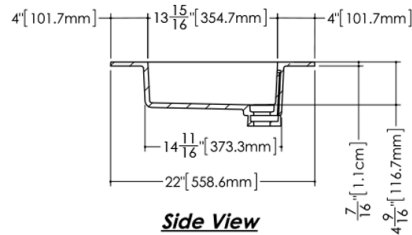

## TECHNICAL DETAILS

- **Width:** 22"
- **Length:** 36"
- **Height:** 0.44"
- **Weight:** 23 lbs / 10 kg

**Top View**

**Front View**

**Side View**

## VDCOX5 36

WETSTYLE cannot be held responsible for any technical errors and reserves the right to make revisions without notice. Approximate measurement. The manufacturer accepts 1/4" (6.35mm) variance.