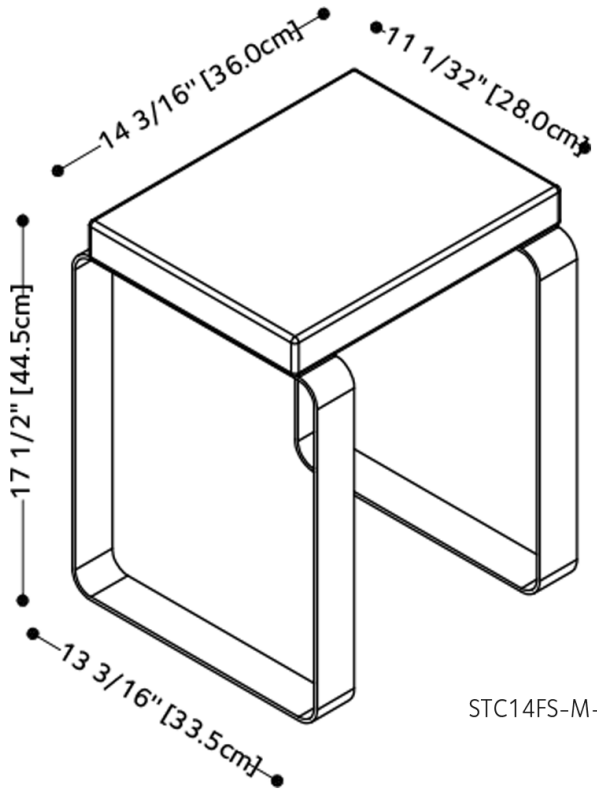

Complements

CUBE BENCH

CUBE COLLECTION

Design Wetstyle Design Lab

FEATURES

Water-resistant

Seat made of soft polyurethane foam

Base made of stainless steel

Made in Italy

TECHNICAL DETAILS

- **Width:** 13.19"
- **Length:** 14.19"
- **Height:** 14.5"

STC14FS-M-5

WETSTYLE cannot be held responsible for any technical errors and reserves the right to make revisions without notice. Approximate measurement. The manufacturer accepts $\frac{1}{4}$ " (6.35mm) variance.

OPTIONS

Model

- Cube Shower Bench

Color

- White (#5)

Stainless Steel Finish

- Brushed (#B)
- Mirror (#M)