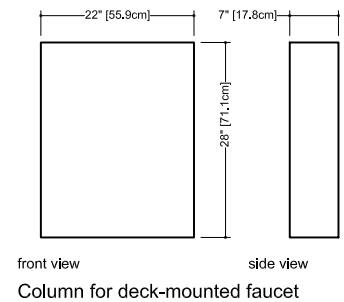

## Columns for deck-mounted faucets

length - inch 7 - 22 - 28 length - cm 17.8 - 55.9 - 77.1

- All natural wood veneer on dimensionally stable MDF core
- AWI rated level 5 marine grade finish for moisture resistance and durability (industry's highest finishing class)
- Touch latch door for piping access
- Installation: floor-mounted
- **finishes and colors**  
 oak - natural / wenge / white / black  
 stone harbour grey / coffee bean / smoked  
 walnut - natural / natural no calico / chocolate  
 premium - eucalyptus / mozambique

WETSTYLE cannot be held responsible for any technical errors and reserves the right to make revisions without notice.  
 Approximate measurement. The manufacturer accept 1/4" (6.35mm) variance.

www.WETSTYLE.COM - Montreal - Canada  
 Tel. 1 888.536.9001 - service@wetstyle.com

## Columns for wall-mounted faucets

length - inch 5 - 18 - 35 1/4 length - cm 12.7 - 45.7 - 89.5

- All natural wood veneer on dimensionally stable MDF core
- AWI rated level 5 marine grade finish for moisture resistance and durability (industry's highest finishing class)
- Touch latch door for piping access
- Installation: floor-mounted
- **finishes and colors**  
 oak - natural / wenge / white / black  
 stone harbour grey / coffee bean / smoked  
 walnut - natural / natural no calico / chocolate  
 premium - eucalyptus / mozambique