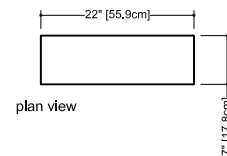

## Columns for deck-mounted faucets

length - inch 7 - 22 - 28 length - cm 17.8 - 55.9 - 77.1

- All natural wood veneer on dimensionally stable MDF core
- AWI rated level 5 marine grade finish for moisture resistance and durability (industry's highest finishing class)
- Touch latch door for piping access
- Installation: floor-mounted
- **finishes and colors**  
 oak - natural / wenge / white / black  
 stone harbour grey / coffee bean / smoked  
 walnut - natural / natural no calico / chocolate  
 premium - eucalyptus / mozambique

WETSTYLE cannot be held responsible for any technical errors and reserves the right to make revisions without notice.  
 Approximate measurement. The manufacturer accept 1/4" (6.35mm) variance.

www.WETSTYLE.COM - Montreal - Canada  
 Tel. 1 888.536.9001 - service@wetstyle.com

## Columns for wall-mounted faucets

length - inch 5 - 18 - 35 1/4 length - cm 12.7 - 45.7 - 89.5

- All natural wood veneer on dimensionally stable MDF core
- AWI rated level 5 marine grade finish for moisture resistance and durability (industry's highest finishing class)
- Touch latch door for piping access
- Installation: floor-mounted
- **finishes and colors**  
 oak - natural / wenge / white / black  
 stone harbour grey / coffee bean / smoked  
 walnut - natural / natural no calico / chocolate  
 premium - eucalyptus / mozambique