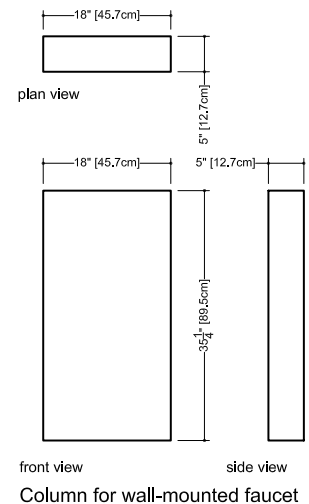

## Columns for deck-mounted faucets

length - inch 7 - 22 - 28 length - cm 17.8 - 55.9 - 77.1

- All natural wood veneer on dimensionally stable MDF core
- AWI rated level 5 marine grade finish for moisture resistance and durability (industry's highest finishing class)
- Touch latch door for piping access
- Installation: floor-mounted
- **finishes and colors**  
 oak - natural / wenge / white / black  
 stone harbour grey / coffee bean / smoked  
 walnut - natural / natural no calico / chocolate  
 premium - eucalyptus / mozambique

WETSTYLE cannot be held responsible for any technical errors and reserves the right to make revisions without notice.  
 Approximate measurement. The manufacturer accept 1/4" (6.35mm) variance.

www.WETSTYLE.COM - Montreal - Canada  
 Tel. 1 888.536.9001 - service@wetstyle.com

## Columns for wall-mounted faucets

length - inch 5 - 18 - 35 1/4 length - cm 12.7 - 45.7 - 89.5

- All natural wood veneer on dimensionally stable MDF core
- AWI rated level 5 marine grade finish for moisture resistance and durability (industry's highest finishing class)
- Touch latch door for piping access
- Installation: floor-mounted
- **finishes and colors**  
 oak - natural / wenge / white / black  
 stone harbour grey / coffee bean / smoked  
 walnut - natural / natural no calico / chocolate  
 premium - eucalyptus / mozambique