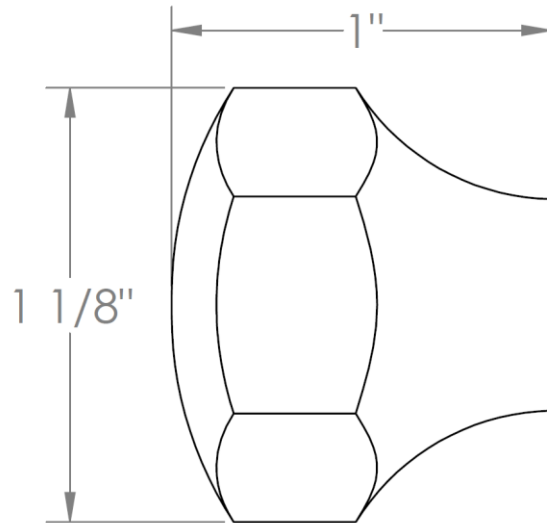

KB-314
Cabinet Knob
Beverly Collection

WATERMARK DESIGNS 2/4/2019