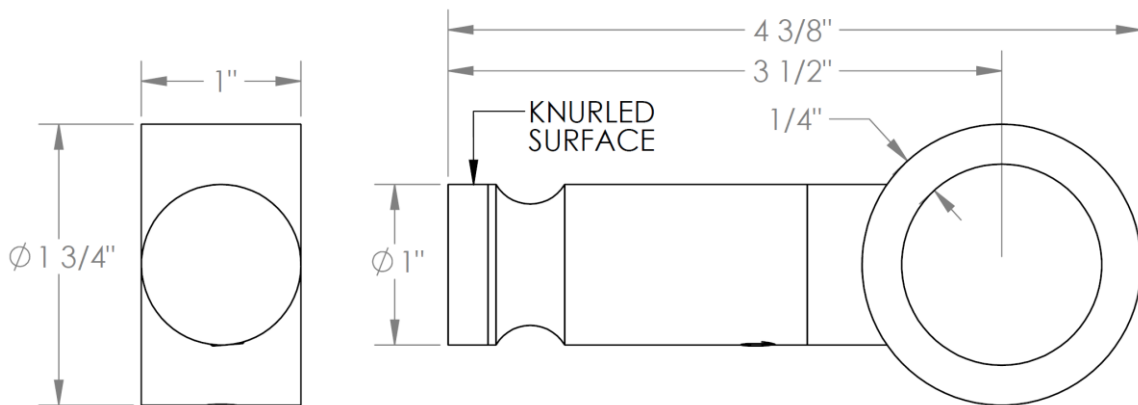

**CON-SUT-0.5**

Hook for Console Legs  
Sutton Collection

**WATERMARK DESIGNS 9/26/2018**