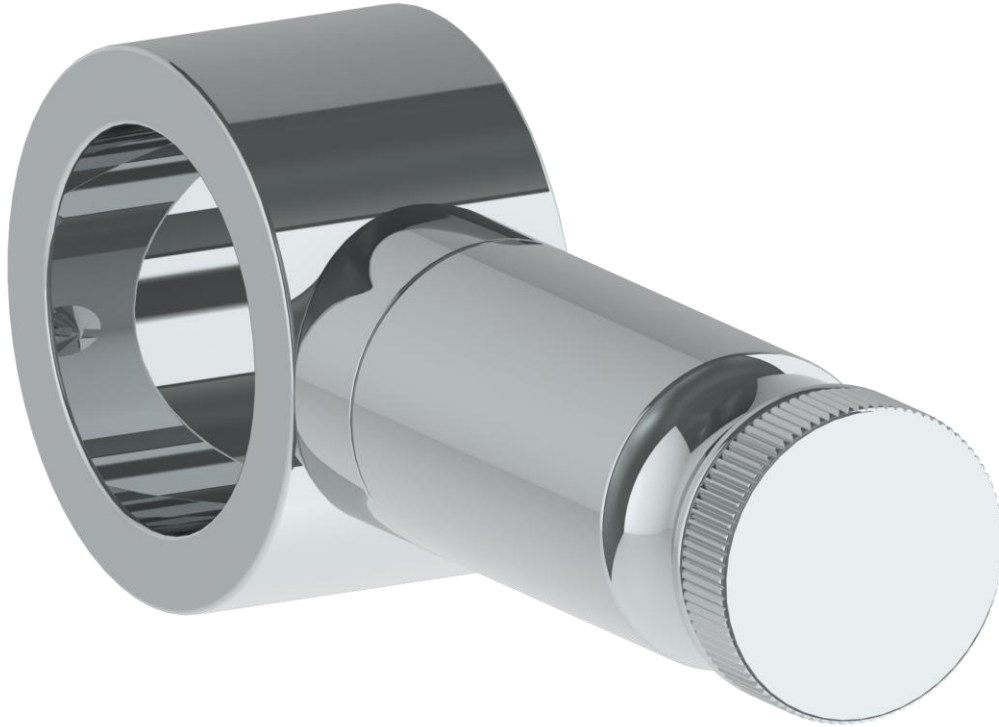

**CON-SUT-0.5**

Hook for Console Legs  
Sutton Collection

**WATERMARK DESIGNS 9/26/2018**