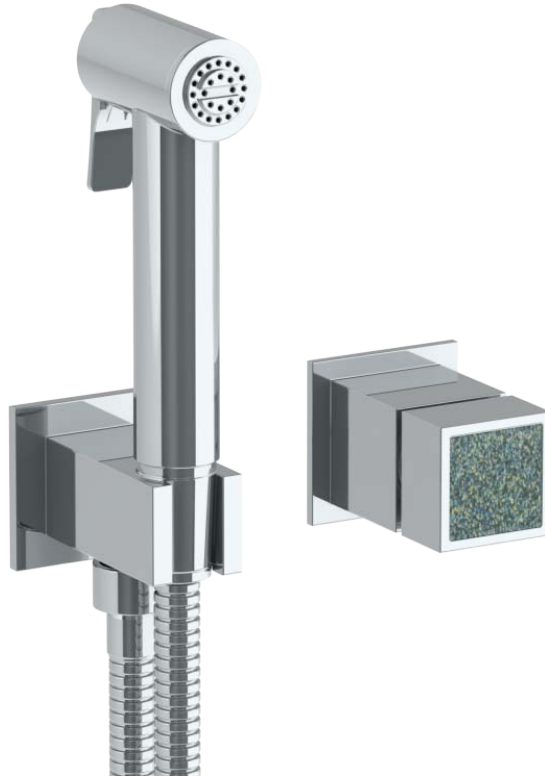

**97-4.4-J6**

Wall Mounted Bidet Spray Set  
Includes Hydroprogressive Mixer and 49" Hose  
For use with SS-SHV1.2 concealed rough

Meets the applicable requirements of ASME A112.18.1-2005/CSA B125.1-05, entitled "Plumbing Supply Fittings"