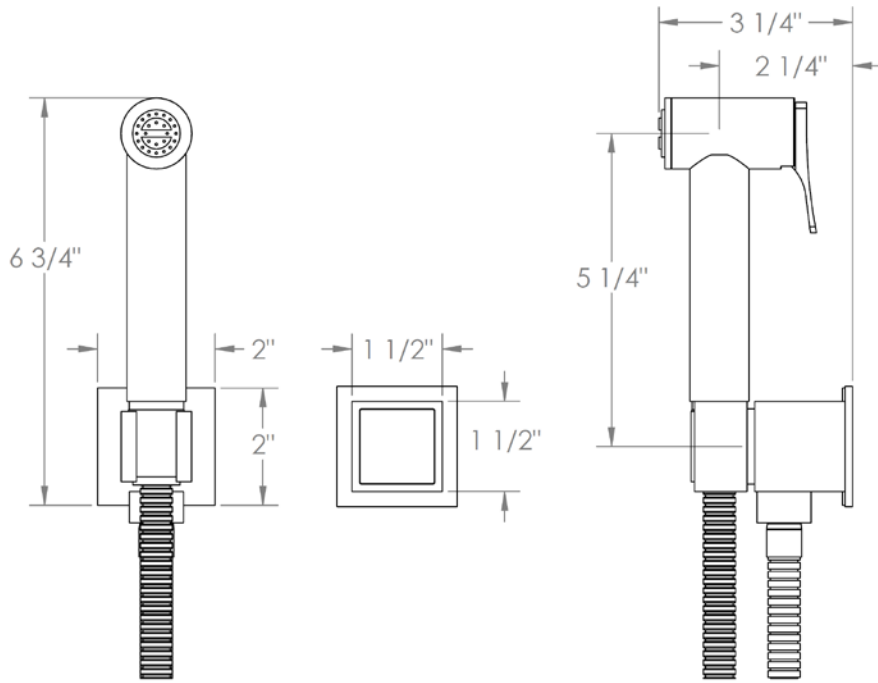

**97-4.4-J6**

Wall Mounted Bidet Spray Set  
Includes Hydroprogressive Mixer and 49" Hose  
For use with SS-SHV1.2 concealed rough

Meets the applicable requirements of ASME A112.18.1-2005/CSA B125.1-05, entitled "Plumbing Supply Fittings"