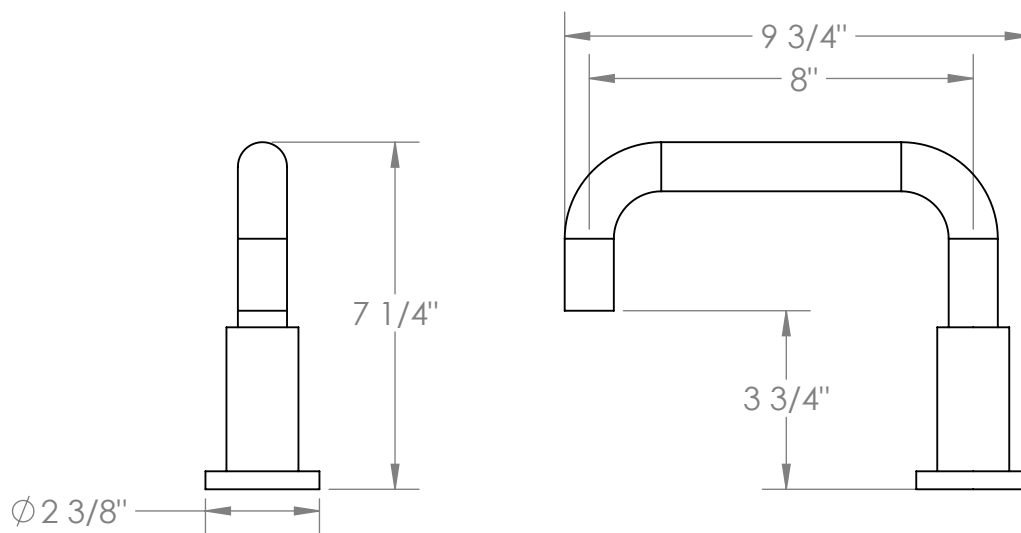

# 70-DS-RNK8

Deck Mounted Bath Spout

Meets the applicable requirements of ASME A112.18.1-2005/CSA B125.1-05, entitled "Plumbing Supply Fittings"