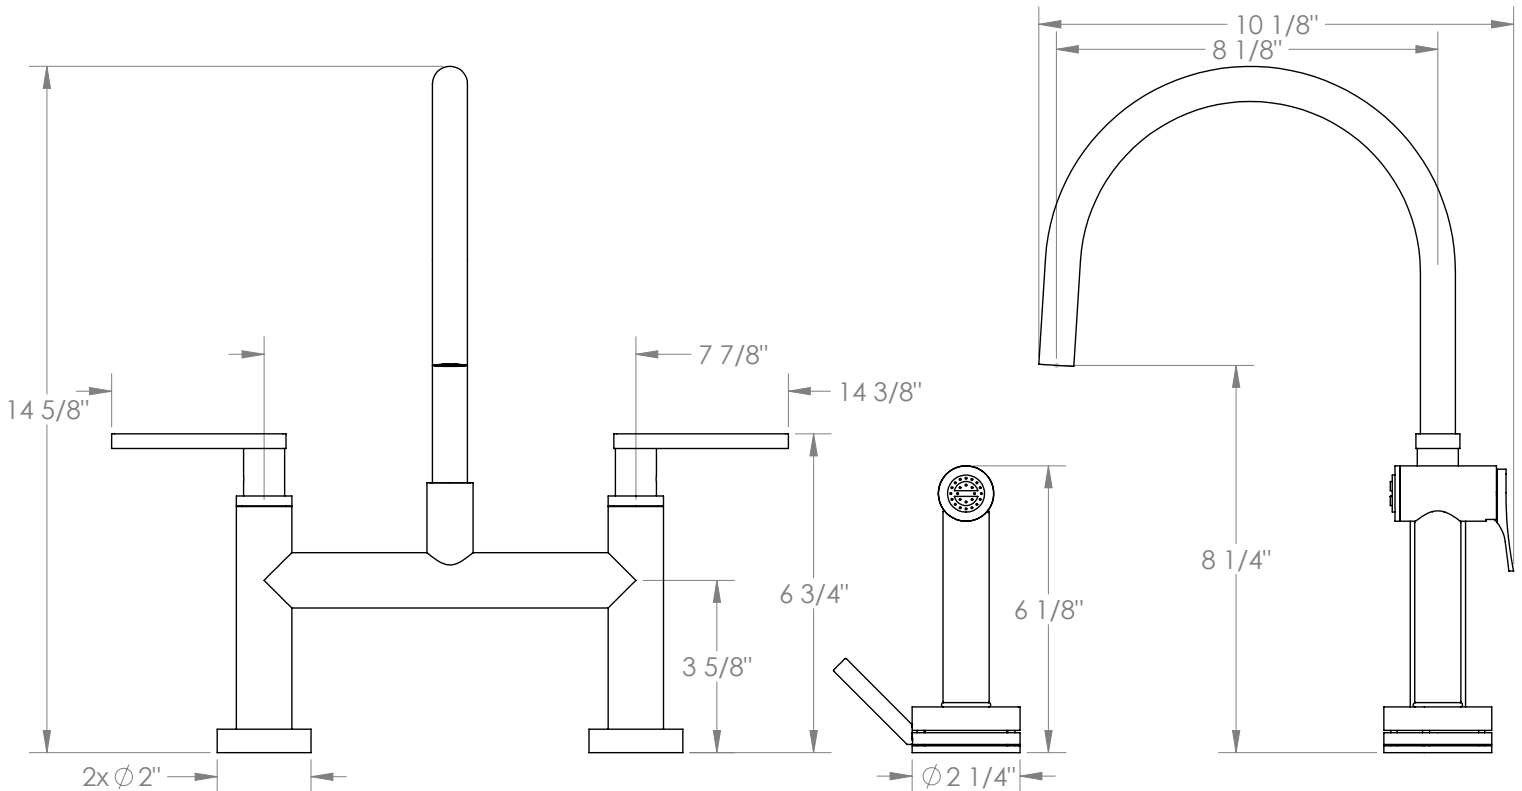

# WATERMARK

BROOKLYN, NEW YORK

*Rainey*

**70-7.65G-RNS4**

Deck Mounted, Gooseneck, Bridge Kitchen  
Faucet with Independent Side Spray

- Side Spray Hose Length: 50" (Final Length May Vary)
- Fits Deck Up To 1-1/4" Thick
- Recommended Mounting Hole: 1-1/8"
- All Lead-Free Brass Construction
- Flow Rate: 1.75 GPM
- 1/4 Turn Ceramic Cartridge
- Volume Control Handle For Spray Must Be Turned Off When Not In Use
- 360° Rotating Spout
- Professional Installation Required

Available in all finishes shown on the [Watermark Designs website](https://www.watermarkdesigns.com)

Meets the applicable requirements of ASME A112.18.1-2005/CSA B125.1-05, entitled "Plumbing Supply Fittings".

Watermark Designs reserves the right to make revisions without notice to produce specifications. All product dimensions are nominal.

09/2023

350 Dewitt Ave. Brooklyn, NY 11207 USA | T: 1 718 257 2800 | F: 1 718 257 2144 | [customerservice@watermark-designs.com](mailto:customerservice@watermark-designs.com)