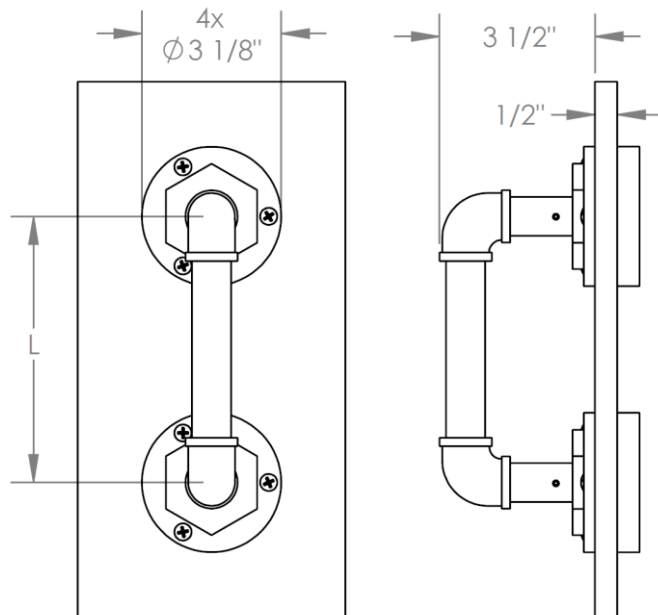

### 38-0.1- GDP

Glass Mounted Shower Door Pull

For use with 1/2" thick glass with Ø1/2" holes

Elan Vital Collection

MODEL NO.	CTC DIMENSION OF L
38-0.1-6GDP	6"
38-0.1-12GDP	12"
38-0.1-18GDP	18"
38-0.1A-GDP	24"