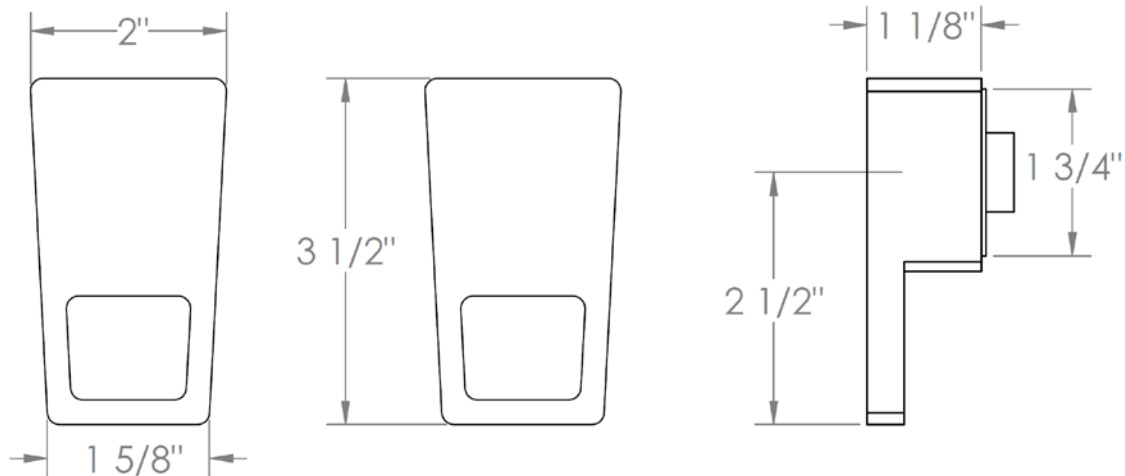

35-WTR2-ED2

Wall Mounted 2-Valve Shower Trim
For use with SS-506 concealed rough

WATERMARK DESIGNS 8/1/2018