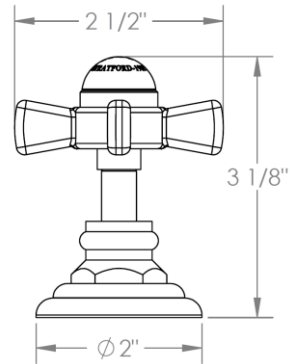

**321-P80-\_\_**  
Trim Kit for Pressure Balance Valve  
For use with SS-PB75 concealed rough

ADDITIONAL HANDLE OPTIONS

S1 - PRESTON

S2 - WALTHAM

SWA - DARIEN

V - WALES

S1A – NOTTINGHAM