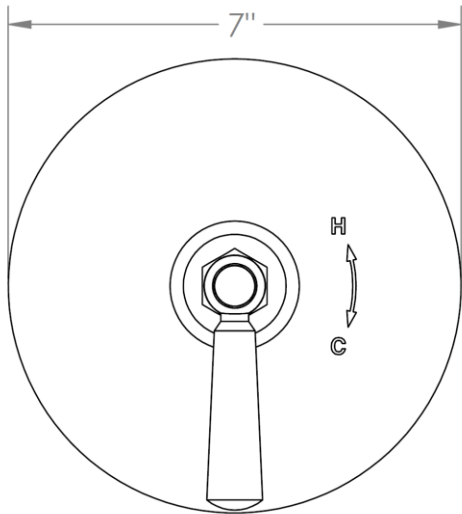

**321-P80-\_\_**  
Trim Kit for Pressure Balance Valve  
For use with SS-PB75 concealed rough

ADDITIONAL HANDLE OPTIONS

S1 - PRESTON

S2 - WALTHAM

SWA - DARIEN

V - WALES

S1A – NOTTINGHAM