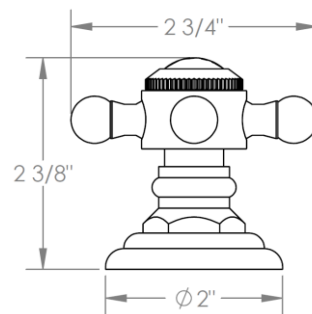

**321-P80-\_\_**  
Trim Kit for Pressure Balance Valve  
For use with SS-PB75 concealed rough

ADDITIONAL HANDLE OPTIONS

S1 - PRESTON

S2 - WALTHAM

SWA - DARIEN

V - WALES

S1A – NOTTINGHAM