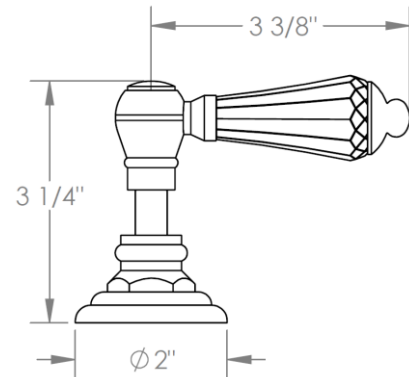

**321-P80-\_\_**  
Trim Kit for Pressure Balance Valve  
For use with SS-PB75 concealed rough

ADDITIONAL HANDLE OPTIONS

S1 - PRESTON

S2 - WALTHAM

SWA - DARIEN

V - WALES

S1A – NOTTINGHAM