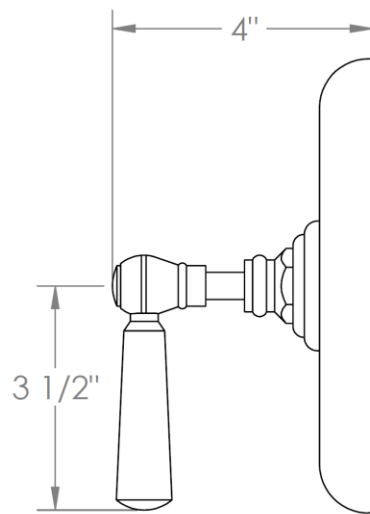

**321-P80-\_\_**  
Trim Kit for Pressure Balance Valve  
For use with SS-PB75 concealed rough

ADDITIONAL HANDLE OPTIONS

S1 - PRESTON

S2 - WALTHAM

SWA - DARIEN

V - WALES

S1A – NOTTINGHAM