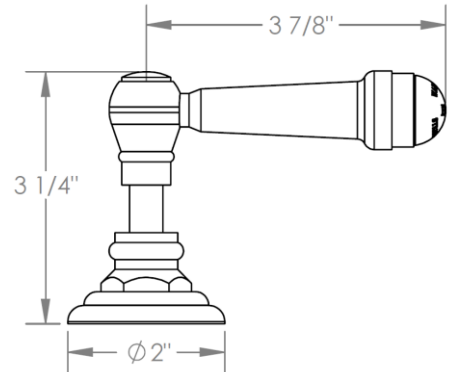

**321-P80-\_\_**  
Trim Kit for Pressure Balance Valve  
For use with SS-PB75 concealed rough

ADDITIONAL HANDLE OPTIONS

S1 - PRESTON

S2 - WALTHAM

SWA - DARIEN

V - WALES

S1A – NOTTINGHAM