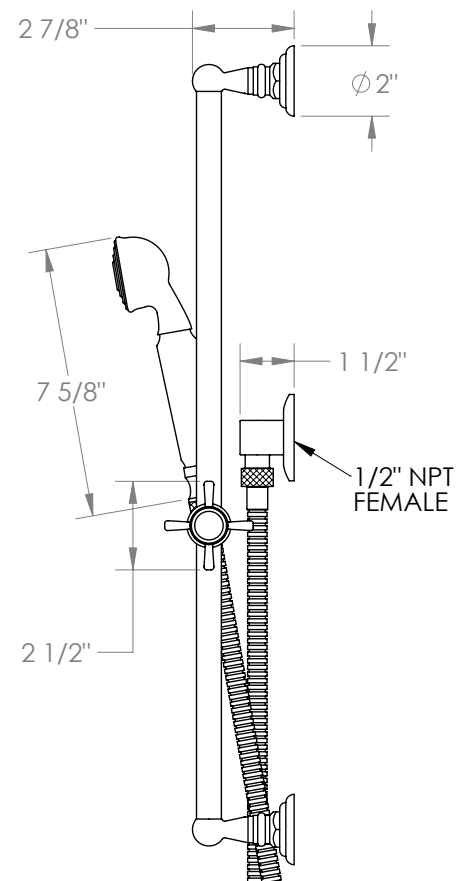

WATERMARK

BROOKLYN, NEW YORK

Stratford 321-HSPB1-S1

Positioning Bar Shower Kit with Hand Shower

- Handshower Flow Rate: 1.75 GPM
- Slide bar features an adjustable shower holder that can be set along length of bar and can be set at angle up to 45°
- Hose Length: 69"
- Includes two backflow preventers- one in the hand shower and one in the wall elbow

Includes The Following Components:

- Shower Positioning Bar: 321-6524
- Hand Shower: SH-S525A
- Wall Elbow: ELB-6001
- Shower Hose: DS-4079

Available in all finishes shown on the [Watermark Designs website](https://www.watermark-designs.com)

Meets the applicable requirements of ASME A112.18.1-2005/CSA B125.1-05, entitled "Plumbing Supply Fittings".

Watermark Designs reserves the right to make revisions without notice to produce specifications. All product dimensions are nominal.