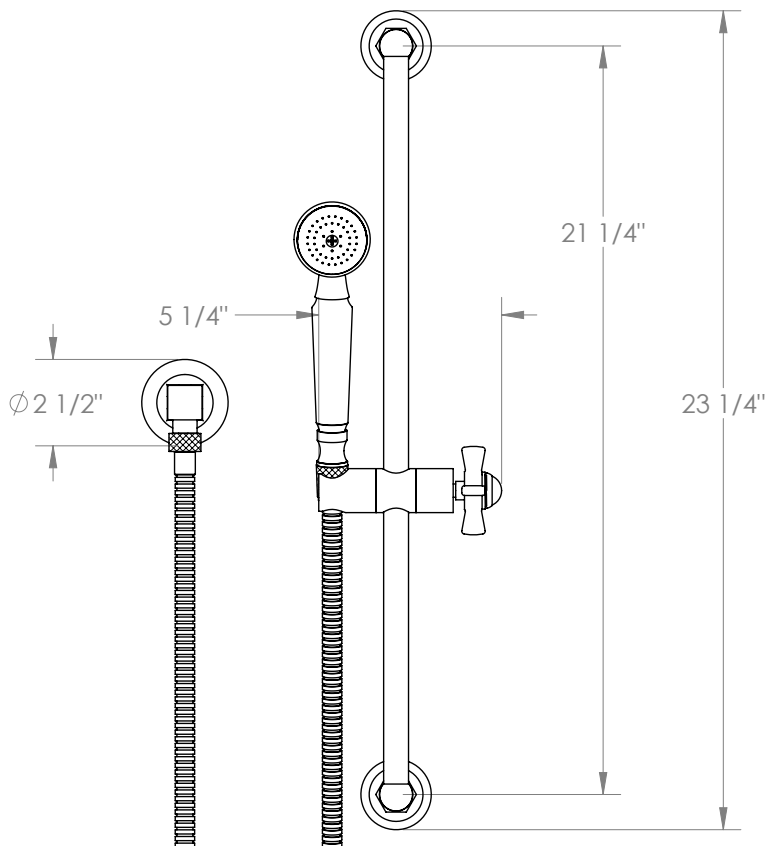

WATERMARK

BROOKLYN, NEW YORK

Stratford 321-HSPB1-S1

Positioning Bar Shower Kit with Hand Shower

- Handshower Flow Rate: 1.75 GPM
- Slide bar features an adjustable shower holder that can be set along length of bar and can be set at angle up to 45°
- Hose Length: 69"
- Includes two backflow preventers- one in the hand shower and one in the wall elbow

Includes The Following Components:

- Shower Positioning Bar: 321-6524
- Hand Shower: SH-S525A
- Wall Elbow: ELB-6001
- Shower Hose: DS-4079

Available in all finishes shown on the [Watermark Designs website](https://www.watermark-designs.com)

Meets the applicable requirements of ASME A112.18.1-2005/CSA B125.1-05, entitled "Plumbing Supply Fittings".

Watermark Designs reserves the right to make revisions without notice to produce specifications. All product dimensions are nominal.