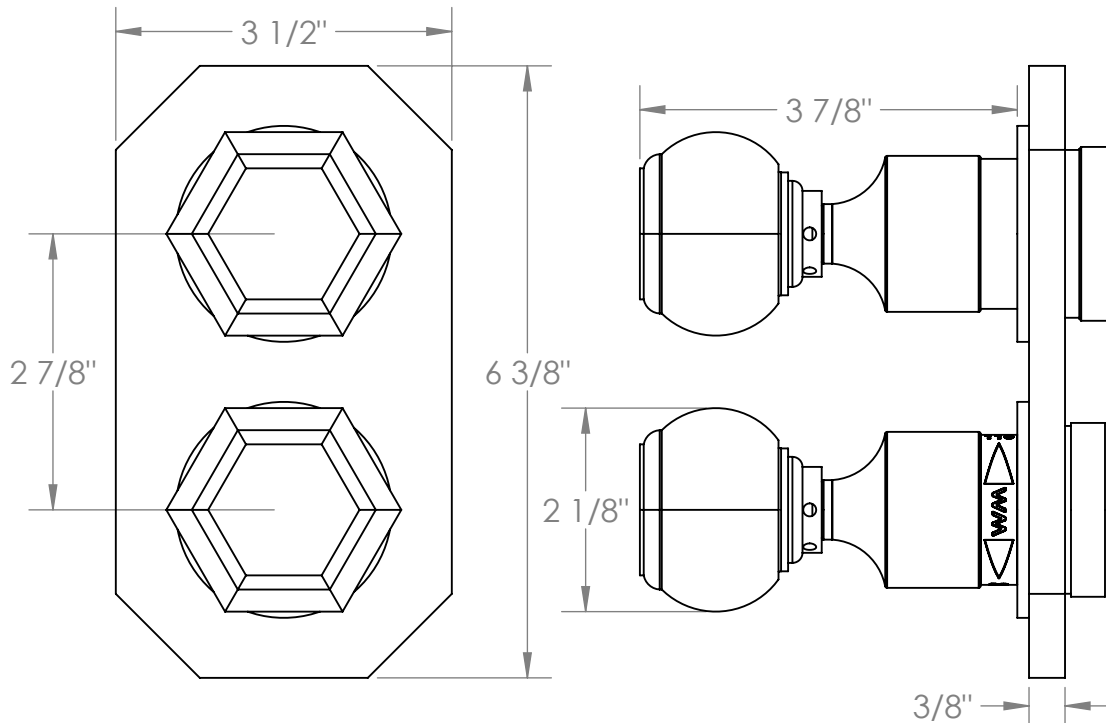

314-T25-T6

Wall Mounted Mini Thermostatic Trim Kit with Built-In Control
For use with SS-TH60, SS-TH70, SS-TH80 concealed rough

Meets the applicable requirements of ASME A112.18.1-2005/CSA B125.1-05, entitled "Plumbing Supply Fittings"