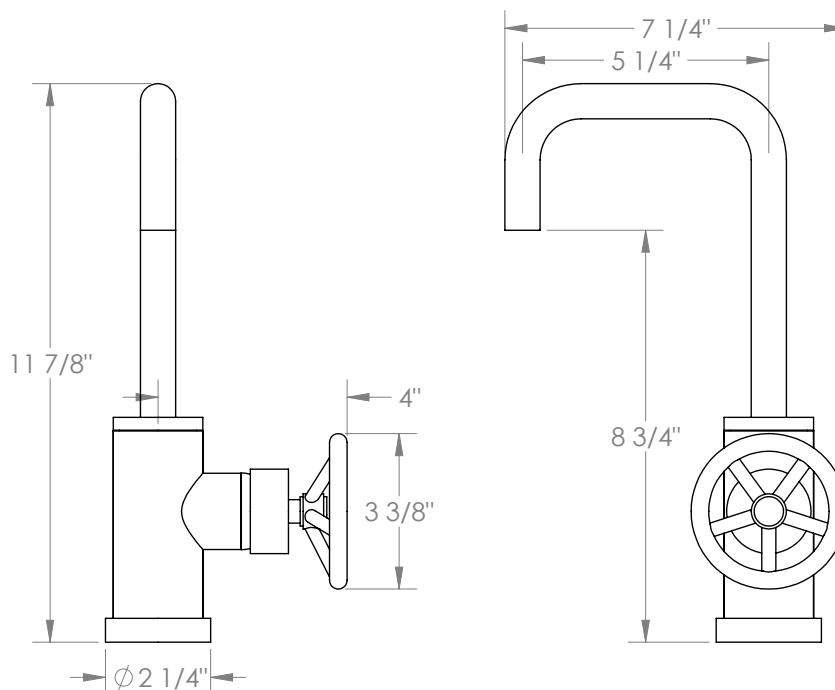

WATERMARK

BROOKLYN, NEW YORK

Brooklyn

31-9.3-BK

Deck Mounted, Monoblock Kitchen Prep Faucet

- Fits Deck Up To 1-1/2" Thick
- Recommended Mounting Hole: 1-3/8"
- All Lead-Free Brass Construction
- Flow Rate: 1.75 GPM
- Ceramic Mixing Cartridge
- 360° Rotating Spout
- Professional Installation Required

Available in all finishes shown on the [Watermark Designs website](#)

Meets the applicable requirements of ASME A112.18.1-2005/CSA B125.1-05, entitled "Plumbing Supply Fittings".

Watermark Designs reserves the right to make revisions without notice to produce specifications. All product dimensions are nominal.