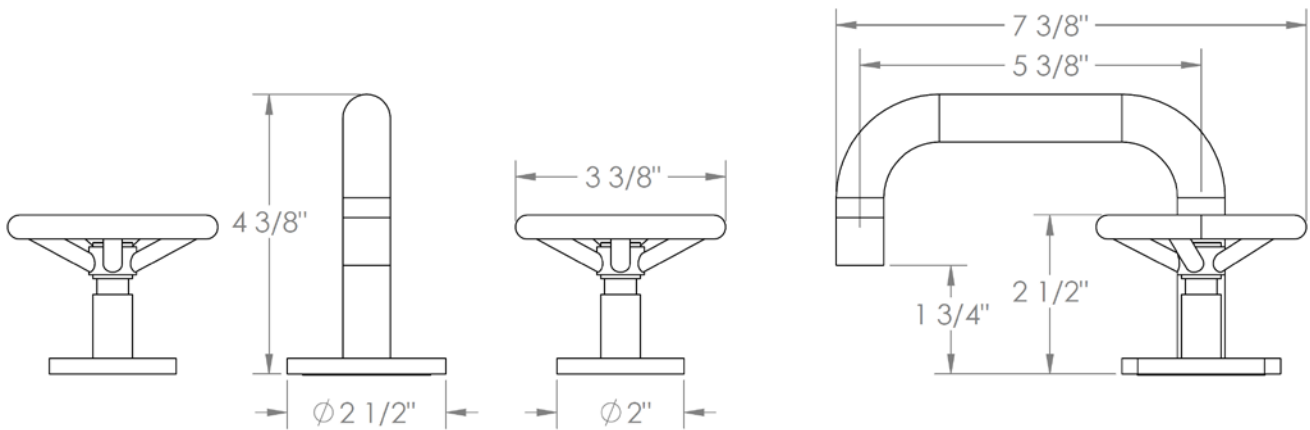

31-2-BK

Widespread Lavatory Faucet

Includes MPU5 soft touch drain with overflow

Flow Rate: 1.2 GPM

Meets the applicable requirements of ASME A112.18.1/CSA B125.1