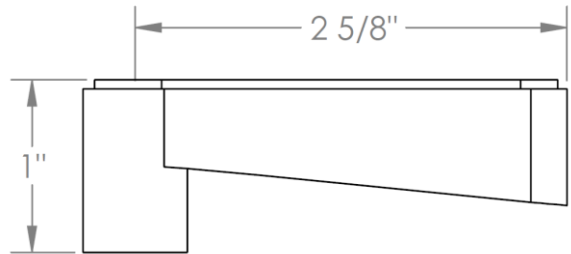

**30-MAS3-\_\_**  
Lavatory Angle Stop Kit  
1/2" Sweat x 3/8" OD Compression

HANDLE TRIM OPTIONS

TR24 – NORWOOD

TR25 - UNION