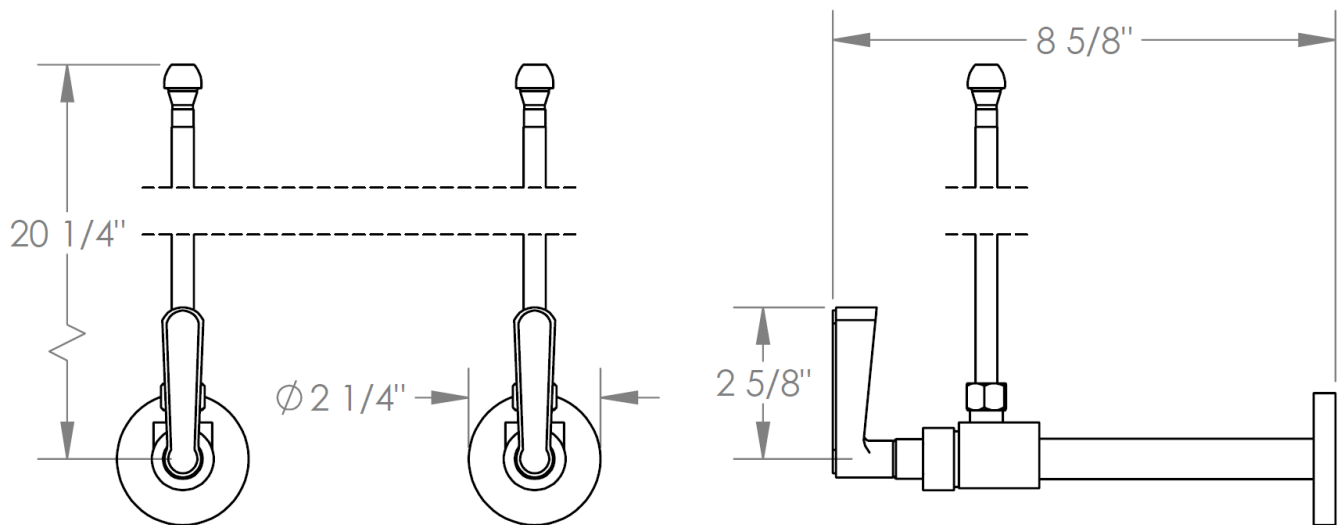

**30-MAS3-\_\_**  
Lavatory Angle Stop Kit  
1/2" Sweat x 3/8" OD Compression

HANDLE TRIM OPTIONS

TR24 – NORWOOD

TR25 - UNION