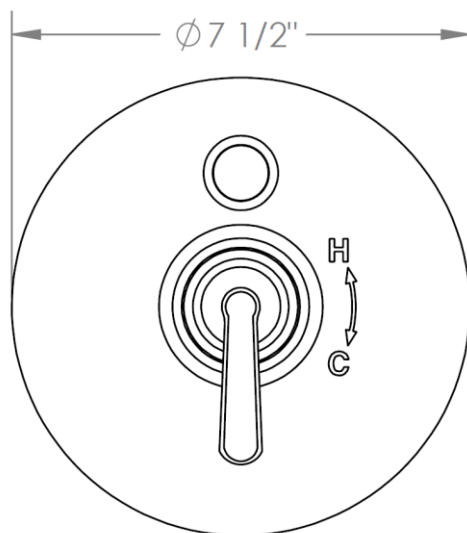

29-P90-__

Trim Kit Only for Pressure Balance Valve with Diverter
Requires SS-PB85 concealed rough

HANDLE TRIM OPTIONS

TR14 - BEEKMAN

TR15 - GOTHAM