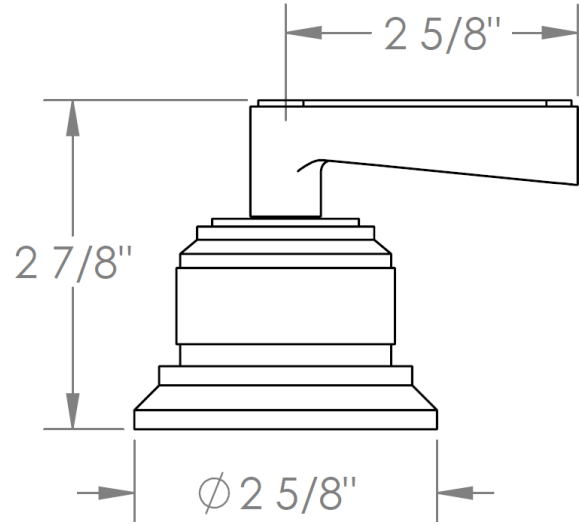

29-P90-__

Trim Kit Only for Pressure Balance Valve with Diverter
Requires SS-PB85 concealed rough

HANDLE TRIM OPTIONS

TR14 - BEEKMAN

TR15 - GOTHAM