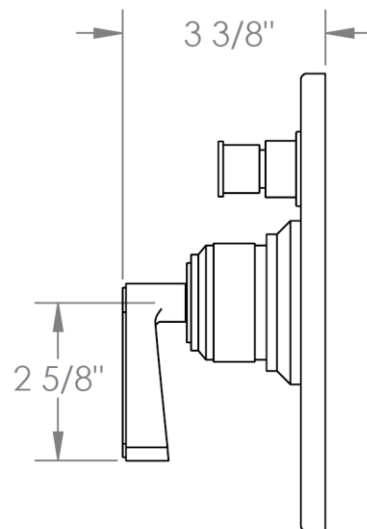

29-P90-__

Trim Kit Only for Pressure Balance Valve with Diverter
Requires SS-PB85 concealed rough

HANDLE TRIM OPTIONS

TR14 - BEEKMAN

TR15 - GOTHAM