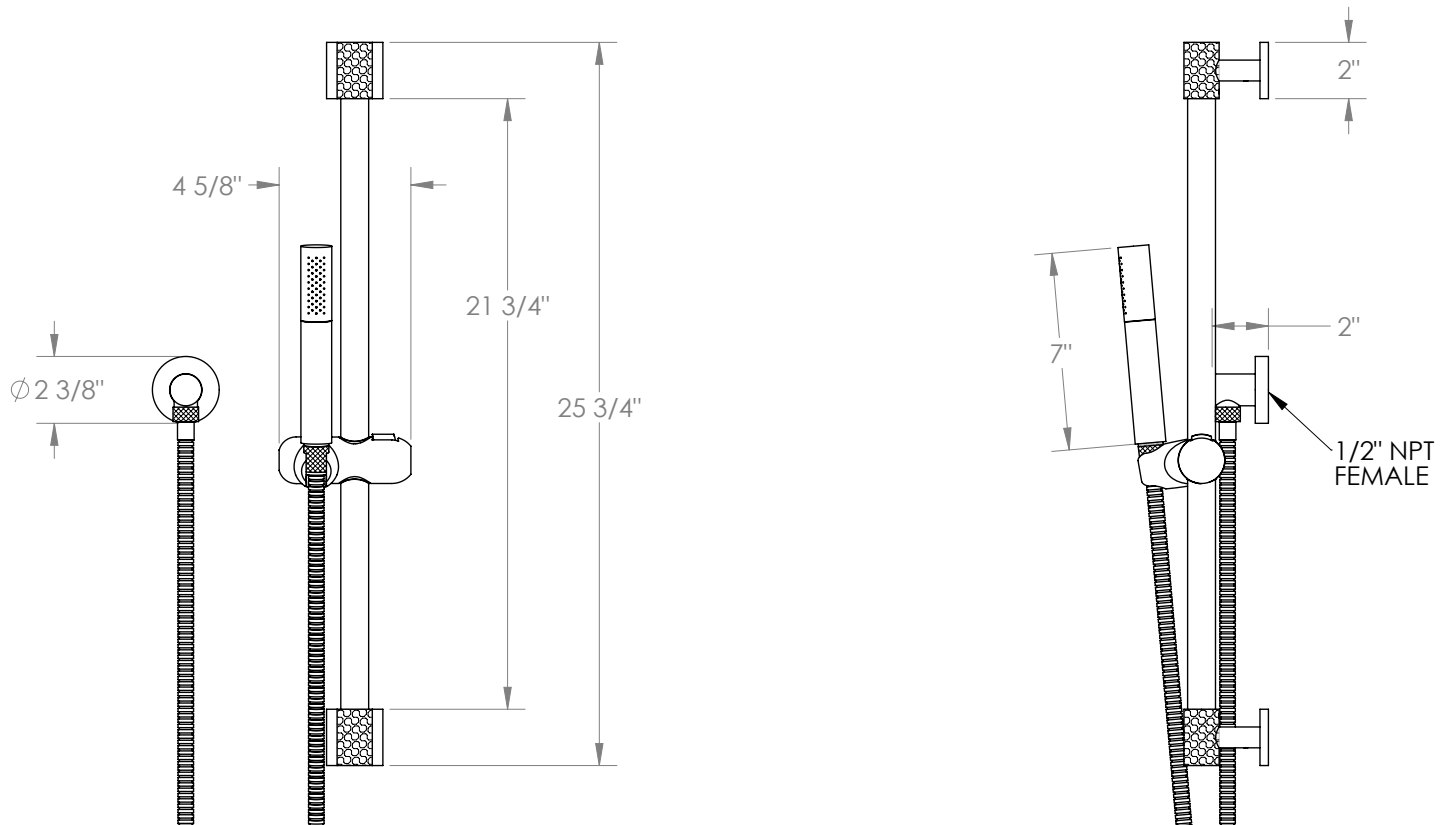

WATERMARK

BROOKLYN, NEW YORK

Sense 27-HSPB1

Positioning Bar Shower Kit with Hand Shower

- Handshower Flow Rate: 1.75 GPM
- Slide bar features an adjustable shower holder that can be set along length of bar and can be set at angle up to 45°
- Hose Length: 69"
- Includes two backflow preventers- one in the hand shower and one in the wall elbow

Includes The Following Components:

- Shower Positioning Bar: 27-6524
- Hand Shower: SH-TIT30
- Wall Elbow: ELB-TIT2
- Shower Hose: DS-4079

Available in all finishes shown on the [Watermark Designs website](https://www.watermark-designs.com)

Meets the applicable requirements of ASME A112.18.1-2005/CSA B125.1-05, entitled "Plumbing Supply Fittings".

Watermark Designs reserves the right to make revisions without notice to produce specifications. All product dimensions are nominal.