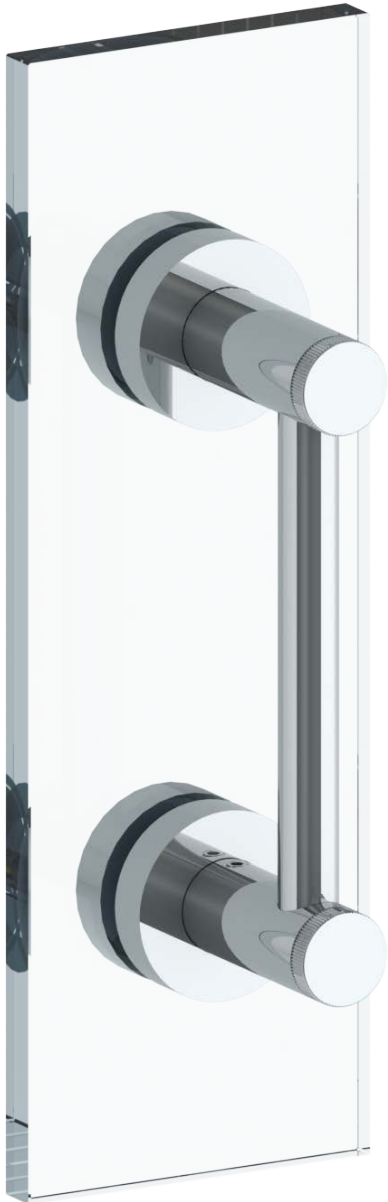

23-0.1- GDP

Glass Mounted Single Door Pull

For use with 1/2" thick glass with Ø1/2" holes

MODEL NO.	DIMENSION OF L
23-0.1-6GDP	6"
23-0.1-12GDP	12"
23-0.1-18GDP	18"
23-0.1A-GDP	24"

WATERMARK DESIGNS 8/1/2018