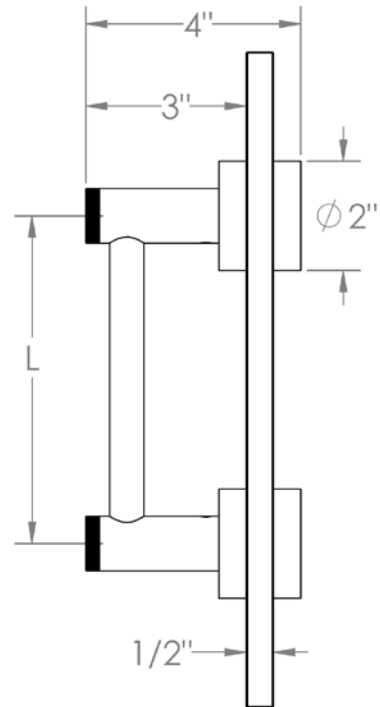

23-0.1- GDP

Glass Mounted Single Door Pull

For use with 1/2" thick glass with Ø1/2" holes

MODEL NO.	DIMENSION OF L
23-0.1-6GDP	6"
23-0.1-12GDP	12"
23-0.1-18GDP	18"
23-0.1A-GDP	24"

WATERMARK DESIGNS 8/1/2018