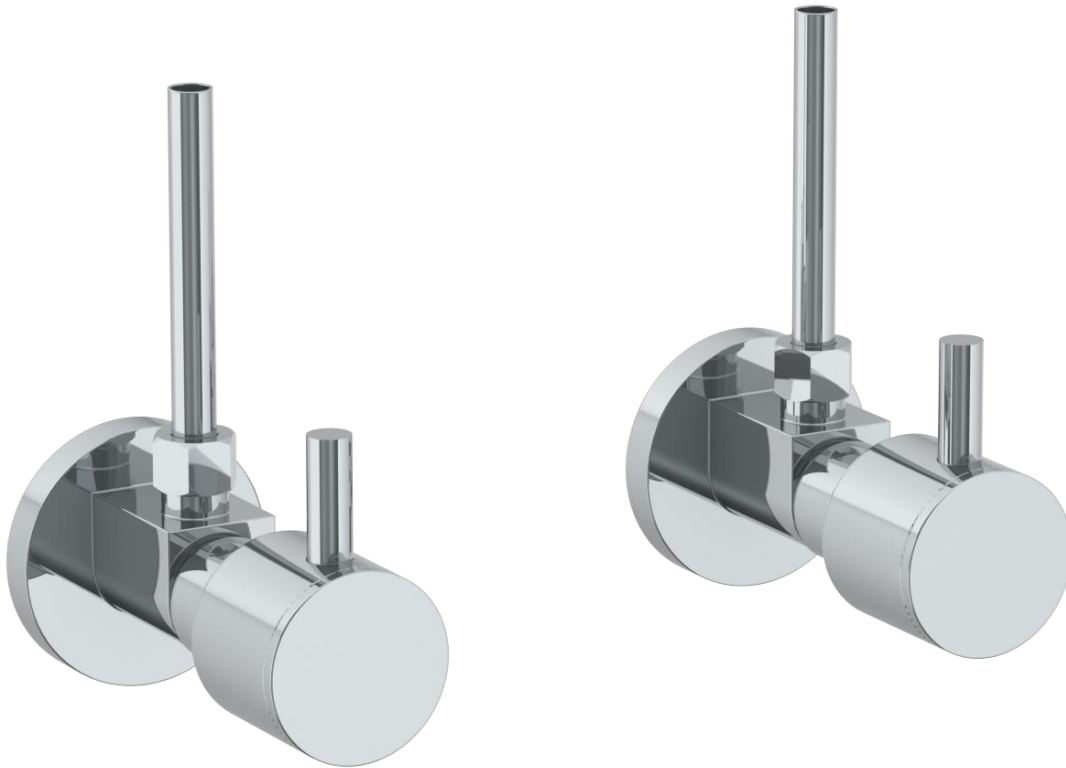

**22-MAS2-TIB**

Lavatory Angle Stop Kit

1/2" IPS x 3/8" OD Compression

**WATERMARK DESIGNS 1/24/2019**

350 Dewitt Ave Brooklyn NY 11207 USA T 718 257 2800 F 718 257 2144 info@watermark-designs.com