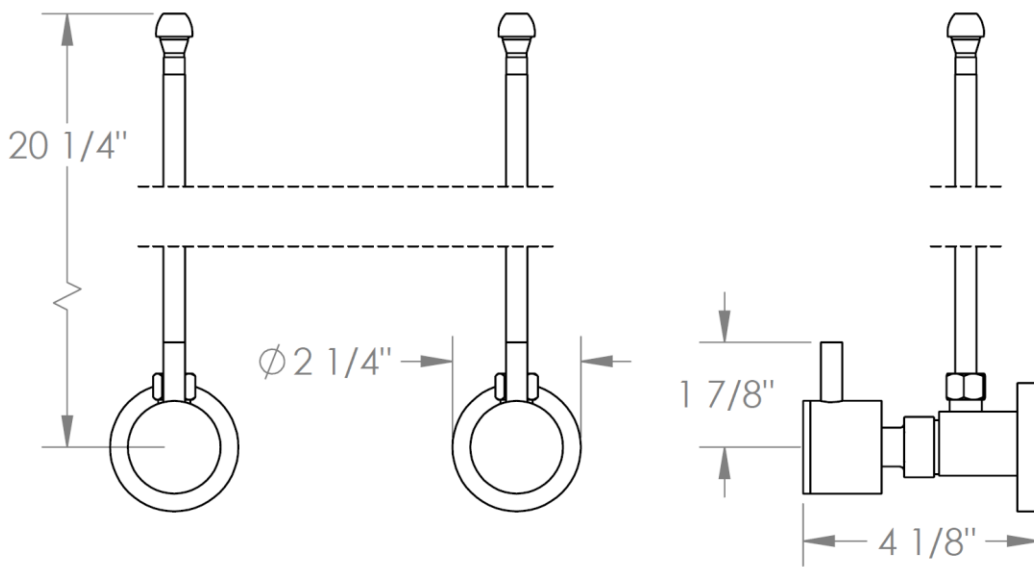

**22-MAS2-TIB**

Lavatory Angle Stop Kit

1/2" IPS x 3/8" OD Compression

**WATERMARK DESIGNS 1/24/2019**

350 Dewitt Ave Brooklyn NY 11207 USA T 718 257 2800 F 718 257 2144 info@watermark-designs.com