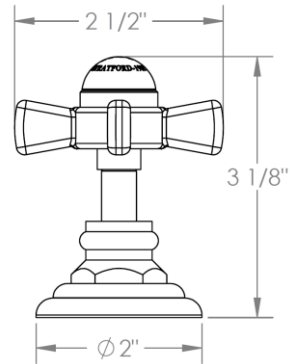

206-WTR-__

Wall Mounted Trim

Includes Alignment Kit

For use with SS-TS200-C, SS-TS200-H, SS-TS150C, SS-TS150-H,
SS-WD2, SS-WD3, SS-VCWD2 or SS-VCWD3 concealed rough

ADDITIONAL HANDLE OPTIONS

S1 - PRESTON

S2 - WALTHAM