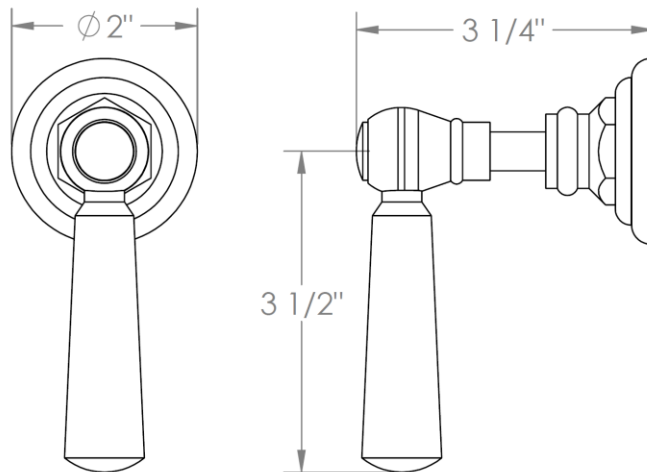

206-WTR-__

Wall Mounted Trim

Includes Alignment Kit

For use with SS-TS200-C, SS-TS200-H, SS-TS150C, SS-TS150-H,
SS-WD2, SS-WD3, SS-VCWD2 or SS-VCWD3 concealed rough

ADDITIONAL HANDLE OPTIONS

S1 - PRESTON

S2 - WALTHAM