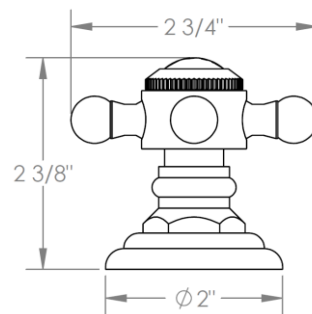

ADDITIONAL HANDLE OPTIONS

SWA - DARIEN

V - WALES