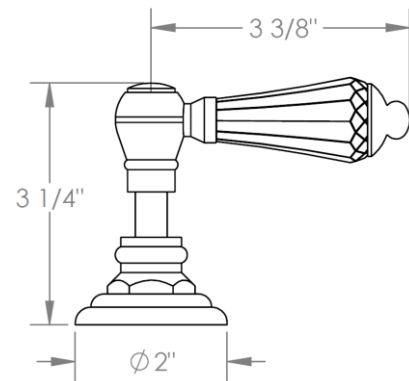

SWA - DARIEN