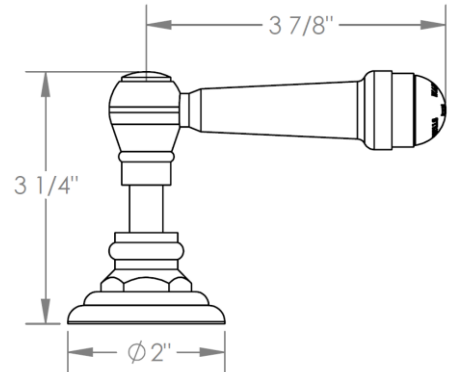

206-WTR-__

Wall Mounted Trim

Includes Alignment Kit

For use with SS-TS200-C, SS-TS200-H, SS-TS150C, SS-TS150-H,
SS-WD2, SS-WD3, SS-VCWD2 or SS-VCWD3 concealed rough

ADDITIONAL HANDLE OPTIONS

S1 - PRESTON

S2 - WALTHAM