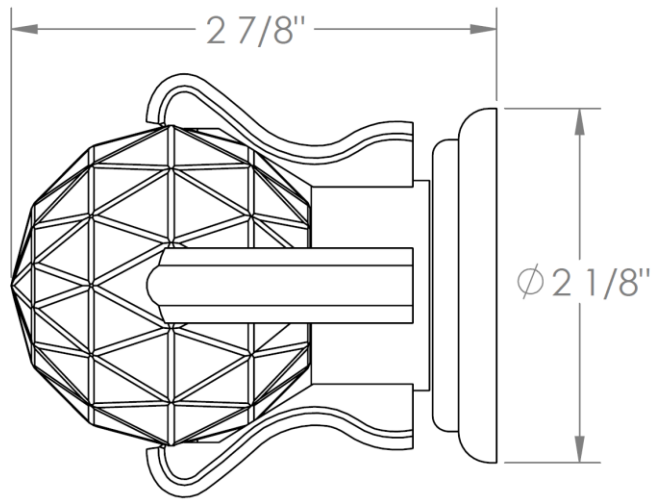

201-WTR-R2

Wall Mounted Handle Trim

Requires SS-TS200-C, SS-TS200-H, SS-TS150-C, SS-TS150-H,
SS-WD2, SS-WD3, SS-VCWD2 or SS-VCWD3 concealed rough

WATERMARK DESIGNS 11/20/2018

350 Dewitt Ave Brooklyn NY 11207 USA T 718 257 2800 F 718 257 2144 info@watermark-designs.com