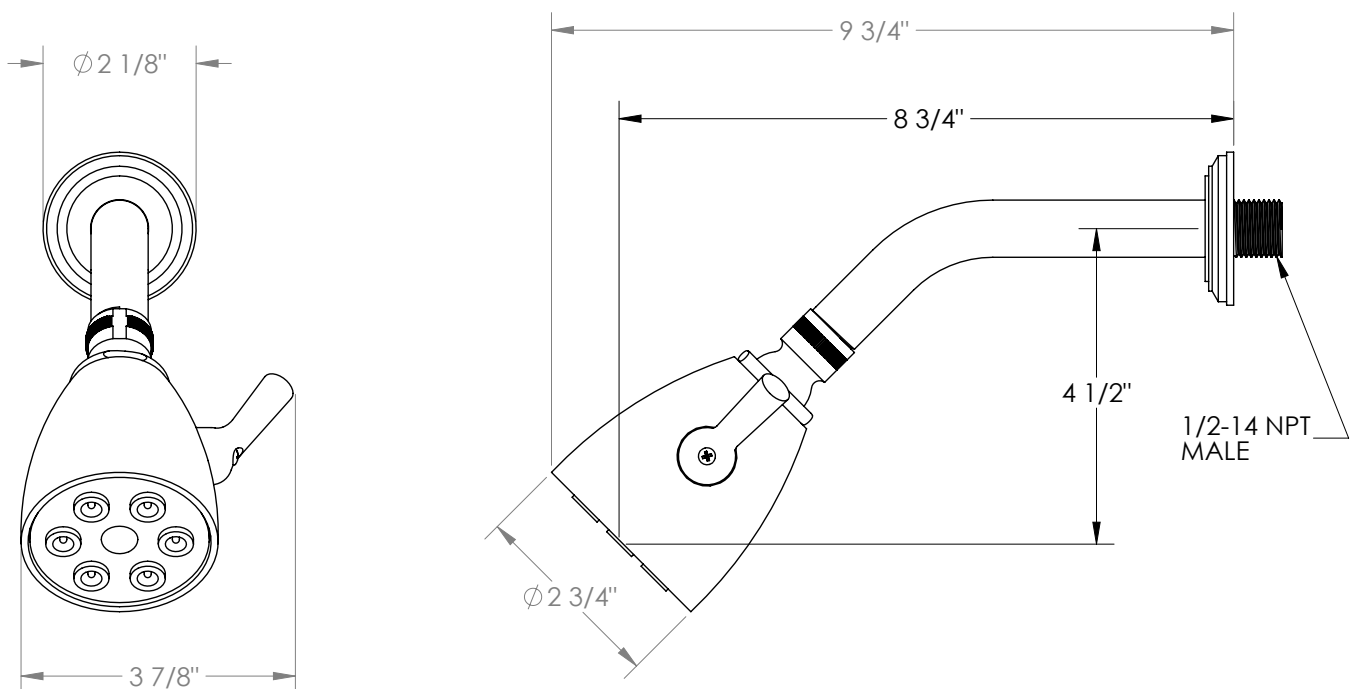

WATERMARK

BROOKLYN, NEW YORK

La Fleur 201-HAF

Wall Mounted Showerhead

- Flow Rate: 1.75 GPM at 80 psi
- Adjustable Plastic Nozzles
- Two Lever-Controlled Spray Patterns: Jet and Soak
- Includes: SS-403TRAF and SH-503.
- Professional Installation Required.

Available in all finishes shown on the [Watermark Designs website](#)

Meets the applicable requirements of ASME A112.18.1-2005/CSA B125.1-05, entitled "Plumbing Supply Fittings".

Watermark Designs reserves the right to make revisions without notice to product specifications. All product dimensions are nominal.