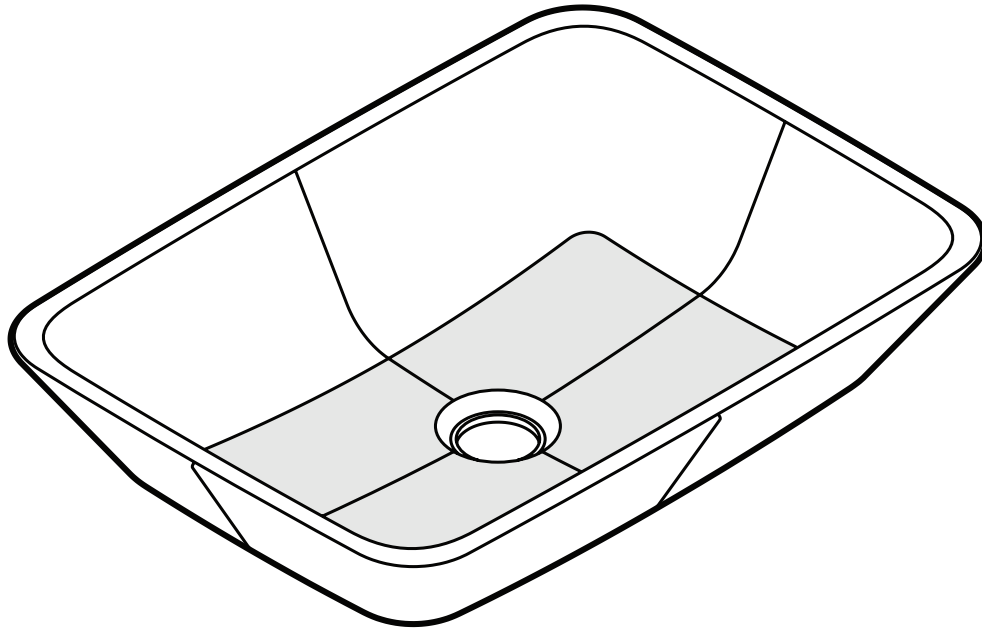

VIGO Blue Sottile MatteShell™ Vessel Bathroom Sink

VG07116

MEASUREMENTS	
Exterior Height	4 1/8" (105mm)
Exterior Width	13" (330mm)
Overall Length	18 1/8" (460mm)
Interior Width	12 1/8" (306mm)
Interior Length	17 1/4" (436mm)
Drain Opening	1 3/4" (45mm)

PRODUCT FEATURES
<ul style="list-style-type: none"> • Above-counter installation is modern and spacious • MatteShell™ construction a reinforced tempered glass material • QuickDrain™ is engineered for fast and seamless draining • NonStickShield™ is non-stick resistant to support easy cleaning • Protected by VIGO's Limited Lifetime Warranty