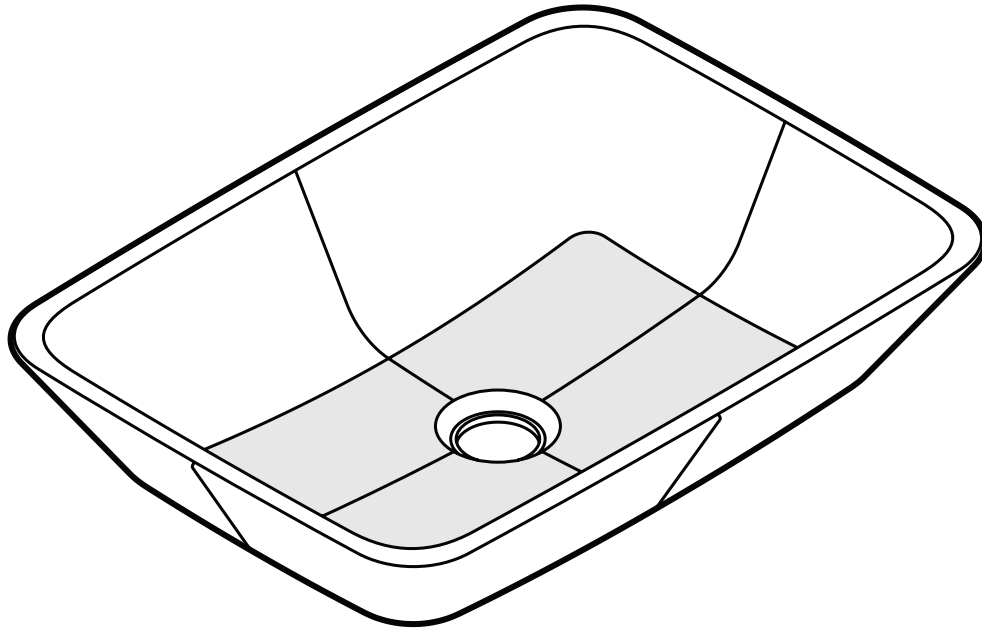

Matte Shell Sottile Glass Rectangular Vessel Bathroom Sink in White
VG07114

MEASUREMENTS	
Exterior Height	4 1/8" (105mm)
Exterior Width	13" (330mm)
Overall Length	18 1/8" (460mm)
Interior Width	12 1/8" (306mm)
Interior Length	17 1/4" (436mm)
Drain Opening	1 3/4" (45mm)

PRODUCT FEATURES
<ul style="list-style-type: none"> • Above-counter installation is modern and spacious • MatteShell™ construction a reinforced tempered glass material • QuickDrain™ is engineered for fast and seamless draining • NonStickShield™ is non-stick resistant to support easy cleaning • Protected by VIGO's Limited Lifetime Warranty