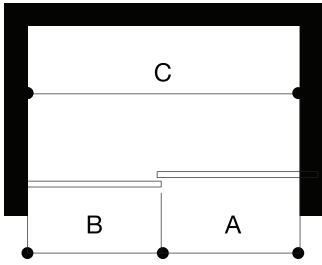

VIGO Elan Hart Frameless Sliding Shower Door

VG06022

PRODUCT FEATURES

- Built-in horizontal adjustability makes this shower door easy to install
- Includes all mounting hardware
- Constructed from ANSI Z97.1 and 16 CFR 1201-certified tempered glass
- RollerDisk™ Technology allows for up to 3/8" of adjustability as walls shift over time
- High-quality stainless steel and solid brass hardware resists corrosion and tarnishing
- All VIGO Shower Doors feature a quality assured Limited Lifetime Warranty

* See website for detailed warranty information.

**Color swatches intended for reference only.

MEASUREMENTS

A, B & C dimensions were measured after shower enclosure was completely installed.

Model	A Door	B Fixed Panel	C Opening Size	Height	Door Opening Width (Max.)
VG6022XX4876	26" x 75 7/16"	23" x 76"	44" - 48"	76"	16" - 20"
VG6022XX5276	28" x 75 7/16"	25" x 76"	48" - 52"	76"	18" - 22"
VG6022XX5676	30" x 75 7/16"	27" x 76"	52" - 56"	76"	20" - 24"
VG6022XX6076	32" x 75 7/16"	29" x 76"	56" - 60"	76"	22" - 26"
VG6022XX6066	32" x 65 7/16"	29" x 66"	56" - 60"	66"	24" - 28"
VG6022XX6476	34" x 75 7/16"	31" x 76"	60" - 64"	76"	26" - 30"
VG6022XX6876	36" x 75 7/16"	33" x 76"	64" - 68"	76"	28" - 32"
VG6022XX7276	38" x 75 7/16"	35" x 76"	68" - 72"	76"	30" - 34"