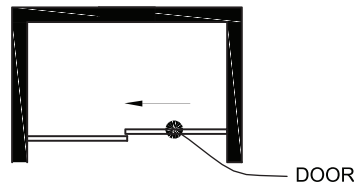

VIGO Elan Hart Frameless Sliding Shower Door

VG06022

PRODUCT FEATURES

- Built-in horizontal adjustability makes this shower door easy to install
- Includes all mounting hardware
- Constructed from ANSI Z97.1 and 16 CFR 1201-certified tempered glass
- RollerDisk™ Technology allows for up to 3/8" of adjustability as walls shift over time
- High-quality stainless steel and solid brass hardware resists corrosion and tarnishing
- All VIGO Shower Doors feature a quality assured Limited Lifetime Warranty

* See website for detailed warranty information.

**Color swatches intended for reference only.

MEASUREMENTS

A, B & C dimensions were measured after shower enclosure was completely installed.

Model	A Door	B Fixed Panel	C Opening Size	Height	Door Opening Width (Max.)
VG6022XX4876	26" x 75 7/16"	23" x 76"	44" - 48"	76"	16" - 20"
VG6022XX5276	28" x 75 7/16"	25" x 76"	48" - 52"	76"	18" - 22"
VG6022XX5676	30" x 75 7/16"	27" x 76"	52" - 56"	76"	20" - 24"
VG6022XX6076	32" x 75 7/16"	29" x 76"	56" - 60"	76"	22" - 26"
VG6022XX6066	32" x 65 7/16"	29" x 66"	56" - 60"	66"	24" - 28"
VG6022XX6476	34" x 75 7/16"	31" x 76"	60" - 64"	76"	26" - 30"
VG6022XX6876	36" x 75 7/16"	33" x 76"	64" - 68"	76"	28" - 32"
VG6022XX7276	38" x 75 7/16"	35" x 76"	68" - 72"	76"	30" - 34"

Right installation

Fixed panel

Door

Left Installation

Door

Fixed panel