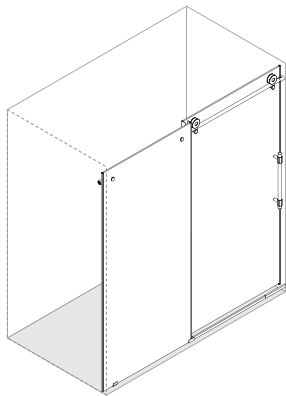

VIGO Elan Hart Frameless Sliding Shower Door

VG06022

PRODUCT FEATURES

- Built-in horizontal adjustability makes this shower door easy to install
- Includes all mounting hardware
- Constructed from ANSI Z97.1 and 16 CFR 1201-certified tempered glass
- RollerDisk™ Technology allows for up to 3/8" of adjustability as walls shift over time
- High-quality stainless steel and solid brass hardware resists corrosion and tarnishing
- All VIGO Shower Doors feature a quality assured Limited Lifetime Warranty

* See website for detailed warranty information.

**Color swatches intended for reference only.

MEASUREMENTS

A, B & C dimensions were measured after shower enclosure was completely installed.

Model	A Door	B Fixed Panel	C Opening Size	Height	Door Opening Width (Max.)
VG6022XX4876	26" x 75 7/16"	23" x 76"	44" - 48"	76"	16" - 20"
VG6022XX5276	28" x 75 7/16"	25" x 76"	48" - 52"	76"	18" - 22"
VG6022XX5676	30" x 75 7/16"	27" x 76"	52" - 56"	76"	20" - 24"
VG6022XX6076	32" x 75 7/16"	29" x 76"	56" - 60"	76"	22" - 26"
VG6022XX6066	32" x 65 7/16"	29" x 66"	56" - 60"	66"	24" - 28"
VG6022XX6476	34" x 75 7/16"	31" x 76"	60" - 64"	76"	26" - 30"
VG6022XX6876	36" x 75 7/16"	33" x 76"	64" - 68"	76"	28" - 32"
VG6022XX7276	38" x 75 7/16"	35" x 76"	68" - 72"	76"	30" - 34"

Right installation

Fixed panel

Door

Left Installation

Door

Fixed panel