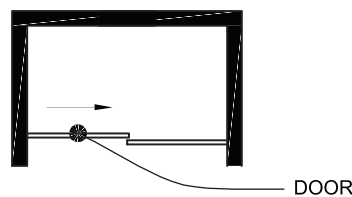

VIGO Elan Hart Frameless Sliding Shower Door

VG06022

PRODUCT FEATURES

- Built-in horizontal adjustability makes this shower door easy to install
- Includes all mounting hardware
- Constructed from ANSI Z97.1 and 16 CFR 1201-certified tempered glass
- RollerDisk™ Technology allows for up to 3/8" of adjustability as walls shift over time
- High-quality stainless steel and solid brass hardware resists corrosion and tarnishing
- All VIGO Shower Doors feature a quality assured Limited Lifetime Warranty

* See website for detailed warranty information.

**Color swatches intended for reference only.

MEASUREMENTS

A, B & C dimensions were measured after shower enclosure was completely installed.

Model	A Door	B Fixed Panel	C Opening Size	Height	Door Opening Width (Max.)
VG6022XX4876	26" x 75 7/16"	23" x 76"	44" - 48"	76"	16" - 20"
VG6022XX5276	28" x 75 7/16"	25" x 76"	48" - 52"	76"	18" - 22"
VG6022XX5676	30" x 75 7/16"	27" x 76"	52" - 56"	76"	20" - 24"
VG6022XX6076	32" x 75 7/16"	29" x 76"	56" - 60"	76"	22" - 26"
VG6022XX6066	32" x 65 7/16"	29" x 66"	56" - 60"	66"	24" - 28"
VG6022XX6476	34" x 75 7/16"	31" x 76"	60" - 64"	76"	26" - 30"
VG6022XX6876	36" x 75 7/16"	33" x 76"	64" - 68"	76"	28" - 32"
VG6022XX7276	38" x 75 7/16"	35" x 76"	68" - 72"	76"	30" - 34"

Right installation

Fixed panel

Door

Left Installation

Door

Fixed panel