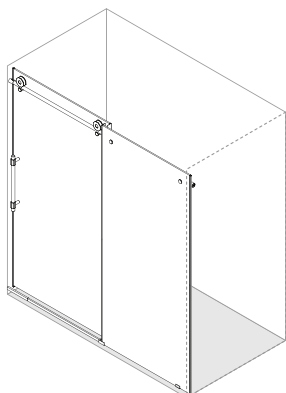

VIGO Elan Hart Frameless Sliding Shower Door

VG06022

PRODUCT FEATURES

- Built-in horizontal adjustability makes this shower door easy to install
- Includes all mounting hardware
- Constructed from ANSI Z97.1 and 16 CFR 1201-certified tempered glass
- RollerDisk™ Technology allows for up to 3/8" of adjustability as walls shift over time
- High-quality stainless steel and solid brass hardware resists corrosion and tarnishing
- All VIGO Shower Doors feature a quality assured Limited Lifetime Warranty

* See website for detailed warranty information.

**Color swatches intended for reference only.

MEASUREMENTS

A, B & C dimensions were measured after shower enclosure was completely installed.

Model	A Door	B Fixed Panel	C Opening Size	Height	Door Opening Width (Max.)
VG6022XX4876	26" x 75 7/16"	23" x 76"	44" - 48"	76"	16" - 20"
VG6022XX5276	28" x 75 7/16"	25" x 76"	48" - 52"	76"	18" - 22"
VG6022XX5676	30" x 75 7/16"	27" x 76"	52" - 56"	76"	20" - 24"
VG6022XX6076	32" x 75 7/16"	29" x 76"	56" - 60"	76"	22" - 26"
VG6022XX6066	32" x 65 7/16"	29" x 66"	56" - 60"	66"	24" - 28"
VG6022XX6476	34" x 75 7/16"	31" x 76"	60" - 64"	76"	26" - 30"
VG6022XX6876	36" x 75 7/16"	33" x 76"	64" - 68"	76"	28" - 32"
VG6022XX7276	38" x 75 7/16"	35" x 76"	68" - 72"	76"	30" - 34"

Right installation

Fixed panel

Door

Left Installation

Door

Fixed panel