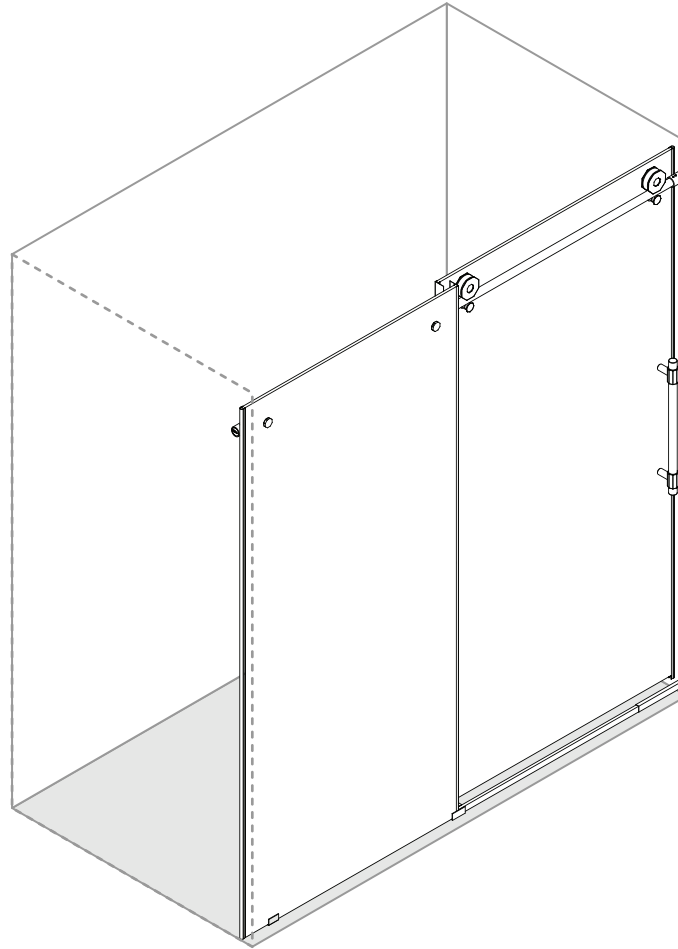

VIGO Elan Hart Frameless Sliding Shower Door

VG06022

PRODUCT FEATURES

- Built-in horizontal adjustability makes this shower door easy to install
- Includes all mounting hardware
- Constructed from ANSI Z97.1 and 16 CFR 1201-certified tempered glass
- RollerDisk™ Technology allows for up to 3/8" of adjustability as walls shift over time
- High-quality stainless steel and solid brass hardware resists corrosion and tarnishing
- All VIGO Shower Doors feature a quality assured Limited Lifetime Warranty

* See website for detailed warranty information.

**Color swatches intended for reference only.

MEASUREMENTS

A, B & C dimensions were measured after shower enclosure was completely installed.

Model	A Door	B Fixed Panel	C Opening Size	Height	Door Opening Width (Max.)
VG6022XX4876	26" x 75 7/16"	23" x 76"	44" - 48"	76"	16" - 20"
VG6022XX5276	28" x 75 7/16"	25" x 76"	48" - 52"	76"	18" - 22"
VG6022XX5676	30" x 75 7/16"	27" x 76"	52" - 56"	76"	20" - 24"
VG6022XX6076	32" x 75 7/16"	29" x 76"	56" - 60"	76"	22" - 26"
VG6022XX6066	32" x 65 7/16"	29" x 66"	56" - 60"	66"	24" - 28"
VG6022XX6476	34" x 75 7/16"	31" x 76"	60" - 64"	76"	26" - 30"
VG6022XX6876	36" x 75 7/16"	33" x 76"	64" - 68"	76"	28" - 32"
VG6022XX7276	38" x 75 7/16"	35" x 76"	68" - 72"	76"	30" - 34"

Right installation

Fixed panel

Door

Left Installation

Door

Fixed panel