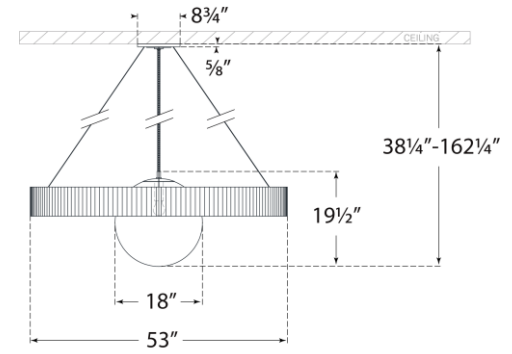

TEAR SHEET

Arena 53" Ring and Globe Chandelier

Item # WS 5002PN/WHT-WG

Designer: Windsor Smith

O/A Height: 38.25" - 282"

Fixture Height: 19.5"

Width: 53"

Canopy: 8.75" Round

Finishes: BZ, HAB, PN

Trim Options: NO, WHT

Socket: E26 Keyless

Wattage: 15 LED A19

Weight: 22 Pounds

Note: UL Only | Height Not Adjustable After Installation

Front View

Top View