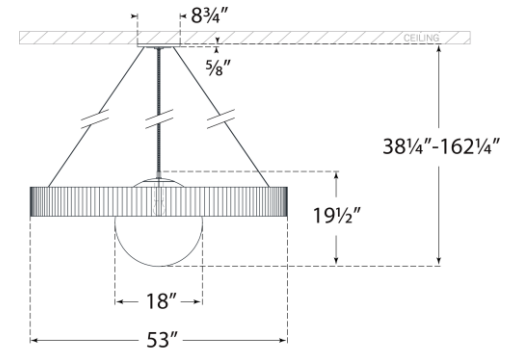

TEAR SHEET

Arena 53" Ring and Globe Chandelier

Item # WS 5002BZ/NO-WG

Designer: Windsor Smith

O/A Height: 38.25" - 282"

Fixture Height: 19.5"

Width: 53"

Canopy: 8.75" Round

Finishes: BZ, HAB, PN

Trim Options: NO, WHT

Socket: E26 Keyless

Wattage: 15 LED A19

Weight: 22 Pounds

Note: UL Only | Height Not Adjustable After Installation

Front View

Top View