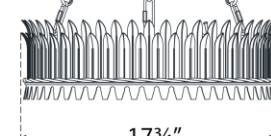

TEAR SHEET

Leslie 18" Chandelier

Item # SK 5205BSL-FA

Designer: Suzanne Kasler

Height: 23.25"

Width: 17.75"

Canopy: 6" Round

Finishes: BSL, GI, PW

Glass Options: FA

Socket: 3 - E12 Candelabra

Wattage: 3 - 6.5 LED B11

Weight: 14 Pounds

Note: UL Only

Top View

Front View