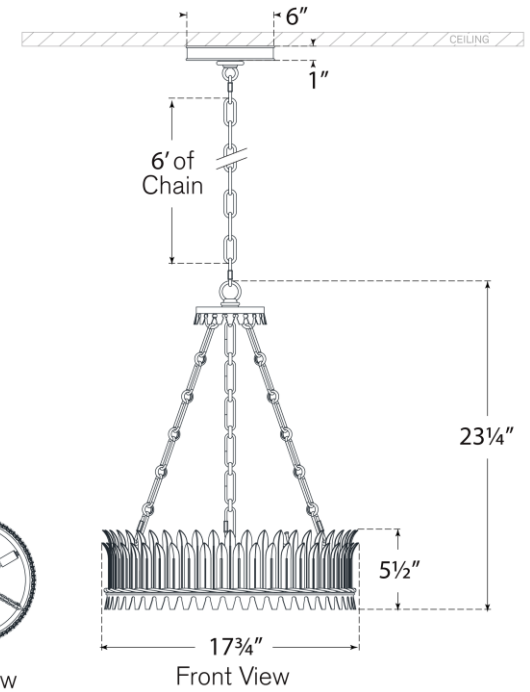

TEAR SHEET

Leslie 18" Chandelier

Item # SK 5205BSL-FA

Designer: Suzanne Kasler

Height: 23.25"

Width: 17.75"

Canopy: 6" Round

Finishes: BSL, GI, PW

Glass Options: FA

Socket: 3 - E12 Candelabra

Wattage: 3 - 6.5 LED B11

Weight: 14 Pounds

Note: UL Only

Top View

Front View