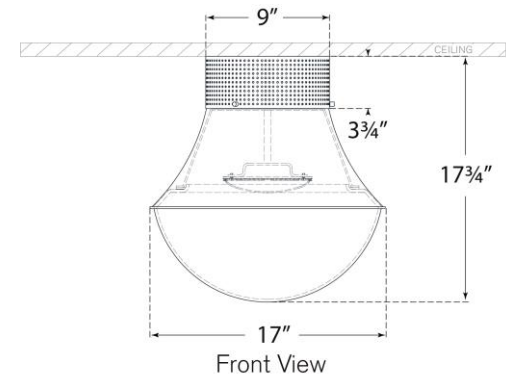

## Precision 17" Flush Mount

Item # KW 4094BZ-WG

Designer: Kelly Wearstler

Height: 17.75"

Width: 17"

Canopy: 9" Round

Finishes: AB, BZ, PN

Glass Options: WG

Socket: Dedicated LED

Wattage: 25w (3000lm)

Weight: 18 Pounds

Bottom View