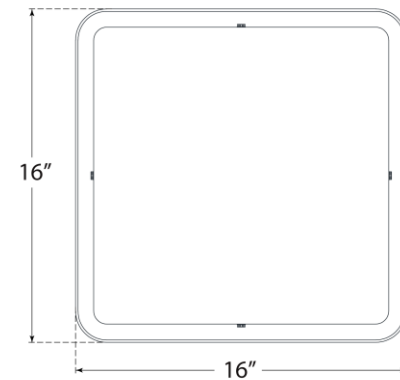

## Precision 16" Square Flush Mount

Item # KW 4084PN-WG

Designer: Kelly Wearstler

Height: 3.75"

Width: 16"

Canopy: 15" Square

Finishes: AB, BZ, PN

Glass Options: WG

Socket: Dedicated LED

Wattage: 20w (2400lm)

Weight: 22 Pounds

Front View

Bottom View