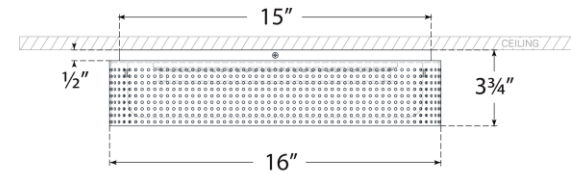

## Precision 16" Square Flush Mount

Item # KW 4084PN-WG

Designer: Kelly Wearstler

Height: 3.75"

Width: 16"

Canopy: 15" Square

Finishes: AB, BZ, PN

Glass Options: WG

Socket: Dedicated LED

Wattage: 20w (2400lm)

Weight: 22 Pounds

Front View

Bottom View