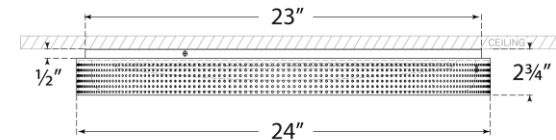

TEAR SHEET

Precision 24" Round Flush Mount

Item # KW 4083PN-WG

Designer: Kelly Wearstler

Height: 2.75"

Width: 24"

Canopy: 23" Round

Finishes: AB, BZ, PN

Glass Options: WG

Socket: Dedicated LED

Wattage: 35w (4200lm)

Weight: 34 Pounds

Note: UL Only

Front View

Bottom View