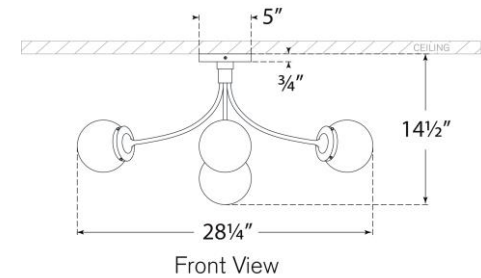

## Prescott Large Semi-Flush Mount

Item # KS 4009SB-WG

Designer: kate spade new york

Height: 14.5"

Width: 28.25"

Canopy: 5" Round

Finishes: BZ, PN, SB

Glass Options: CG, WG

Socket: 4 - E12 Candelabra

Wattage: 4 - 5.5 LED G16.5

Weight: 12 Pounds

Note: UL Only

Front View

Top View