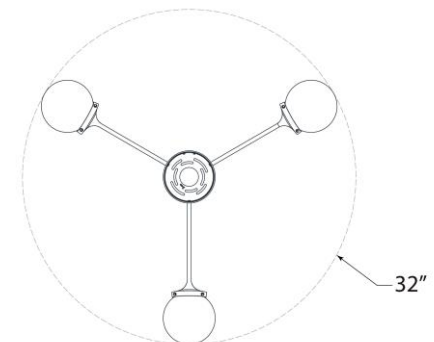

## Prescott Large Semi-Flush Mount

Item # KS 4009SB-WG

Designer: kate spade new york

Height: 14.5"

Width: 28.25"

Canopy: 5" Round

Finishes: BZ, PN, SB

Glass Options: CG, WG

Socket: 4 - E12 Candelabra

Wattage: 4 - 5.5 LED G16.5

Weight: 12 Pounds

Note: UL Only

Front View

Top View